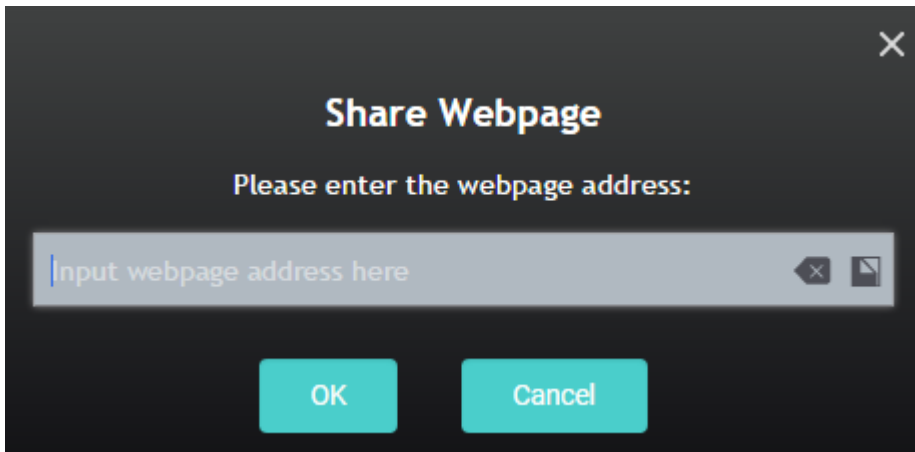

### Sharing

Click **Tools** on Top-right of the NovoConnect software interface, then click **Share**.

Then you can choose files, take a screenshot of current desktop or paste webpages to others who connected to the same NovoConnect device.

- Share a File

- Share a Desktop Screenshot

- Send a Webpage

When the file or webpage have been received, there will be a message shown on you desktop screen. User can also check the content by clicking **Open**, or dismiss the dialog by clicking **Close**.