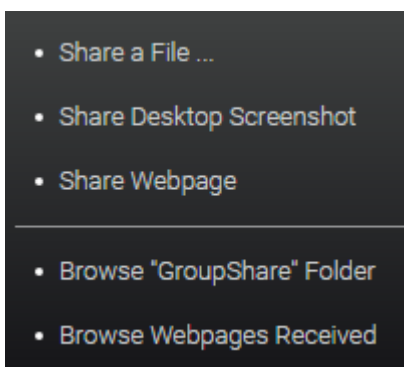

## 5.6 Sharing File and Webpage (URL)

User can share files\* and webpages\*\* (URL)between different platforms when they're connecting to NovoConnect. This article will instruct you how to share via NovoConnect solutions.

### Sharing

Click **Tools** on Top-right of the NovoConnect software interface, then click **Share**.

Then you can choose files, take a screenshot of current desktop or paste webpages to others who connected to the same NovoConnect device.