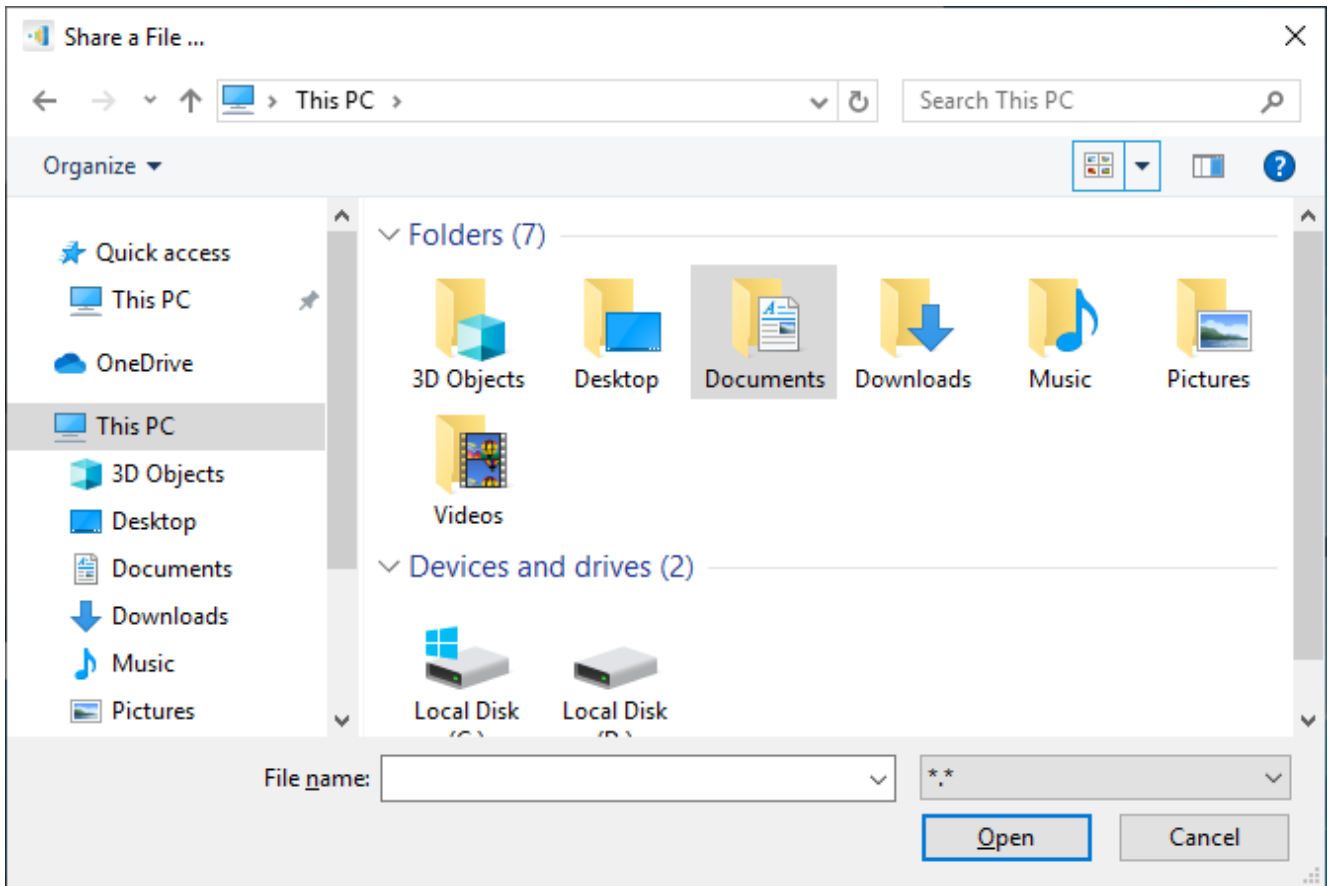

### Sharing

Click **Tools** on Top-right of the NovoConnect software interface, then click **Share**.

Then you can choose files, take a screenshot of current desktop or paste webpages to others who connected to the same NovoConnect device.

- Share a File

- Share a Desktop Screenshot

- Send a Webpage

When the file or webpage have been received, there will be a message shown on you desktop screen. User can also check the content by clicking **Open**, or dismiss the dialog by clicking **Close**.