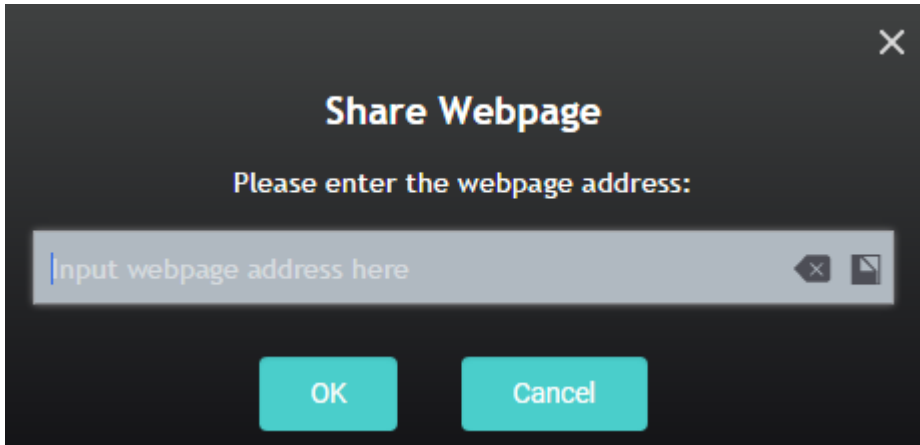

## Sharing

Click **Tools** on Top-right of the NovoConnect software interface, then click **Share**.

Then you can choose files, take a screenshot of current desktop or paste webpages to others who connected to the same NovoConnect device.

- Share a File ...
- Share Desktop Screenshot
- Share Webpage

---

- Browse "GroupShare" Folder
- Browse Webpages Received

- Share a File

- Share a Desktop Screenshot

- Send a Webpage

When the file or webpage have been received, there will be a message shown on you desktop screen. User can also check the content by clicking **Open**, or dismiss the dialog by clicking **Close**.Image