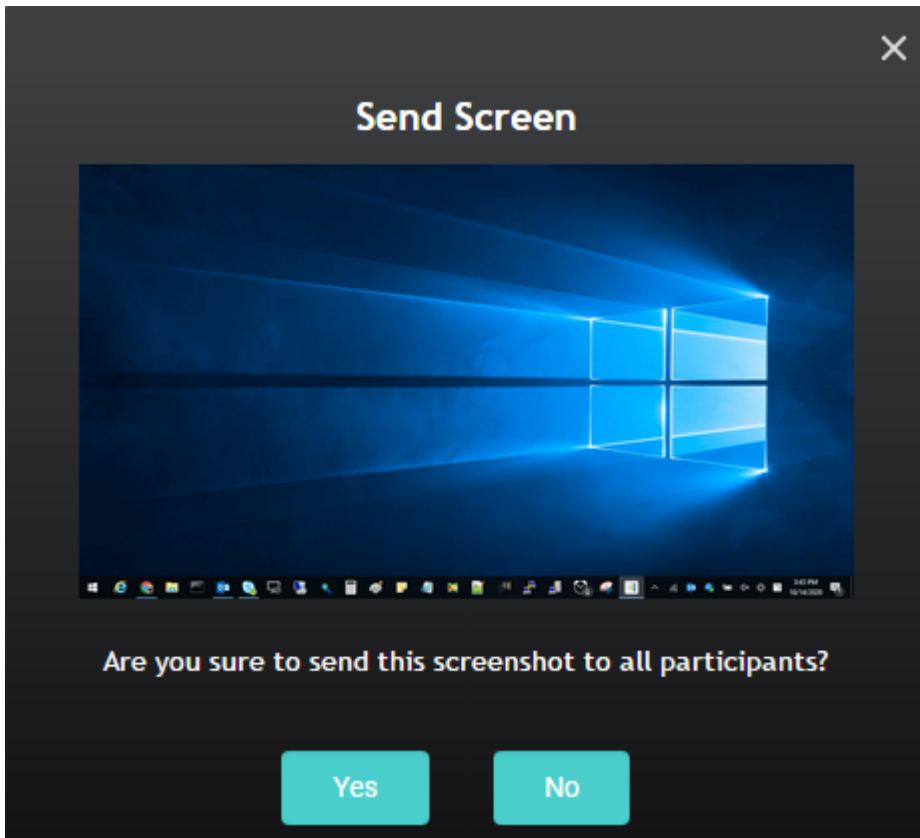

- Share a File ...
- Share Desktop Screenshot
- Share Webpage

---

- Browse "GroupShare" Folder
- Browse Webpages Received

▪ Share a File

▪ Share a Desktop Screenshot

- Send a Webpage

When the file or webpage have been received, there will be a message shown on you desktop screen. User can also check the content by clicking **Open**, or dismiss the dialog by clicking **Close**.