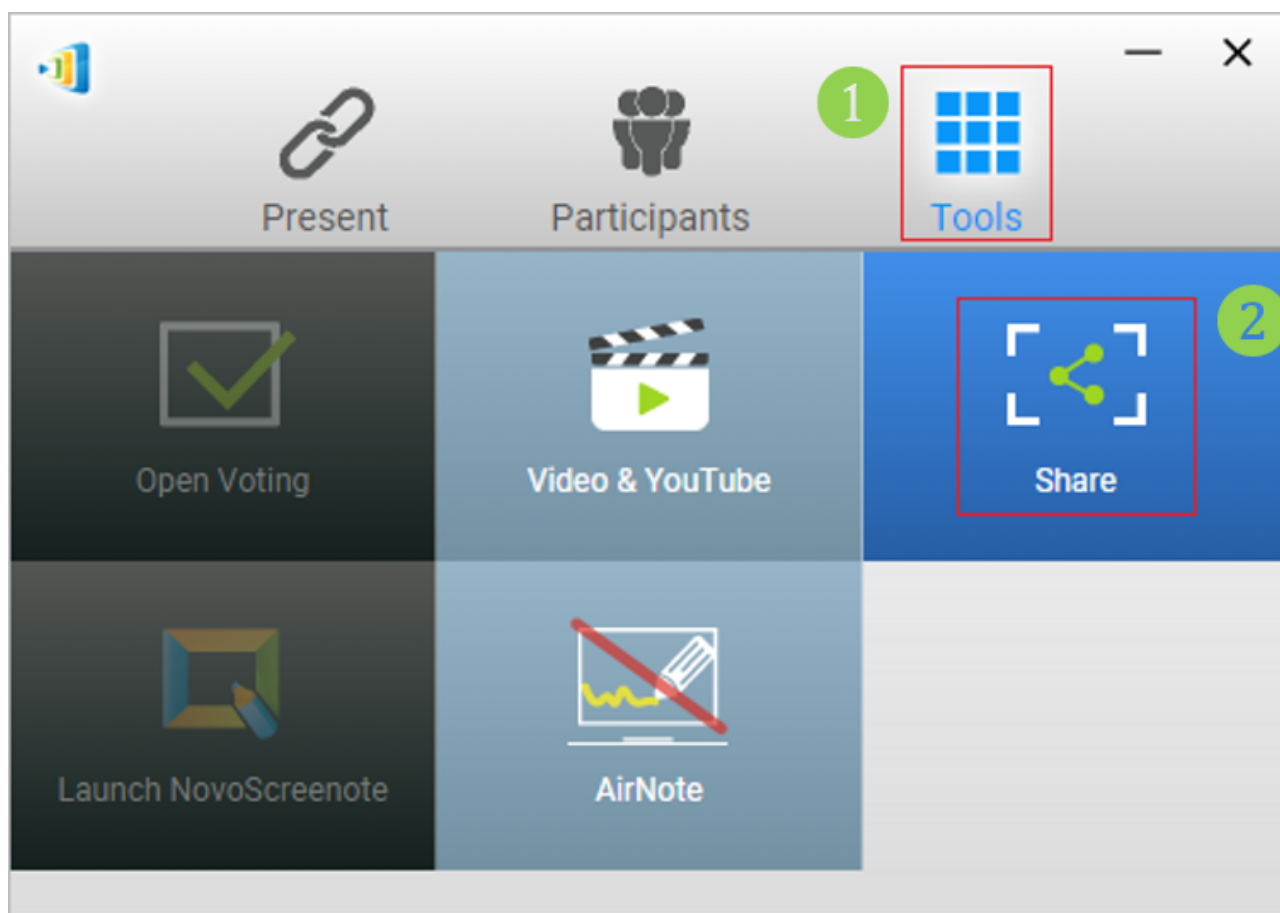

5.5 Sharing File and Webpage (URL)

User can share files* and webpages** (URL) between different platforms when they're connecting to NovoConnect. This article will instruct you how to share via NovoConnect solutions.

*Any files less than 10 MB (1MB = 1024 KB).

**Open an online webpage (URL) will need Internet connection.

Sharing

Click **Tools** on Top-right of the NovoConnect software interface, then click **Share**.

Then you can choose files, take a screenshot of current desktop or paste webpages to others who connected to the same NovoConnect device.