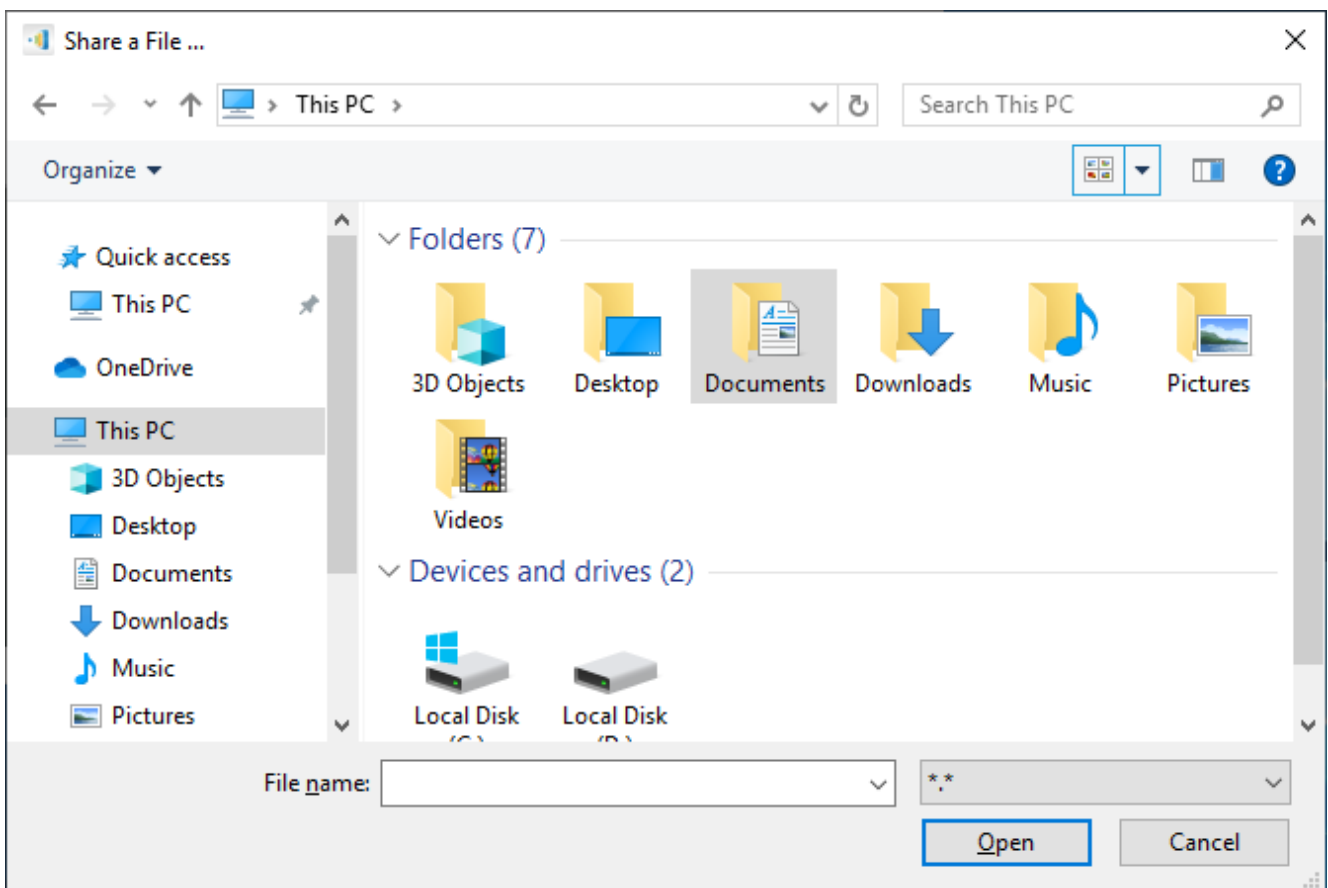

### Sharing

Click **Tools** on Top-right of the NovoConnect software interface, then click **Share**.

Then you can choose files, take a screenshot of current desktop or paste webpages to others who connected to the same NovoConnect device.

- Share a File ...
- Share Desktop Screenshot
- Share Webpage

---

- Browse "GroupShare" Folder
- Browse Webpages Received

▪ Share a File

▪ Share a Desktop Screenshot

- Send a Webpage

When the file or webpage have been received, there will be a message shown on you desktop screen. User can also check the content by clicking **Open**, or dismiss the dialog by clicking **Close**.