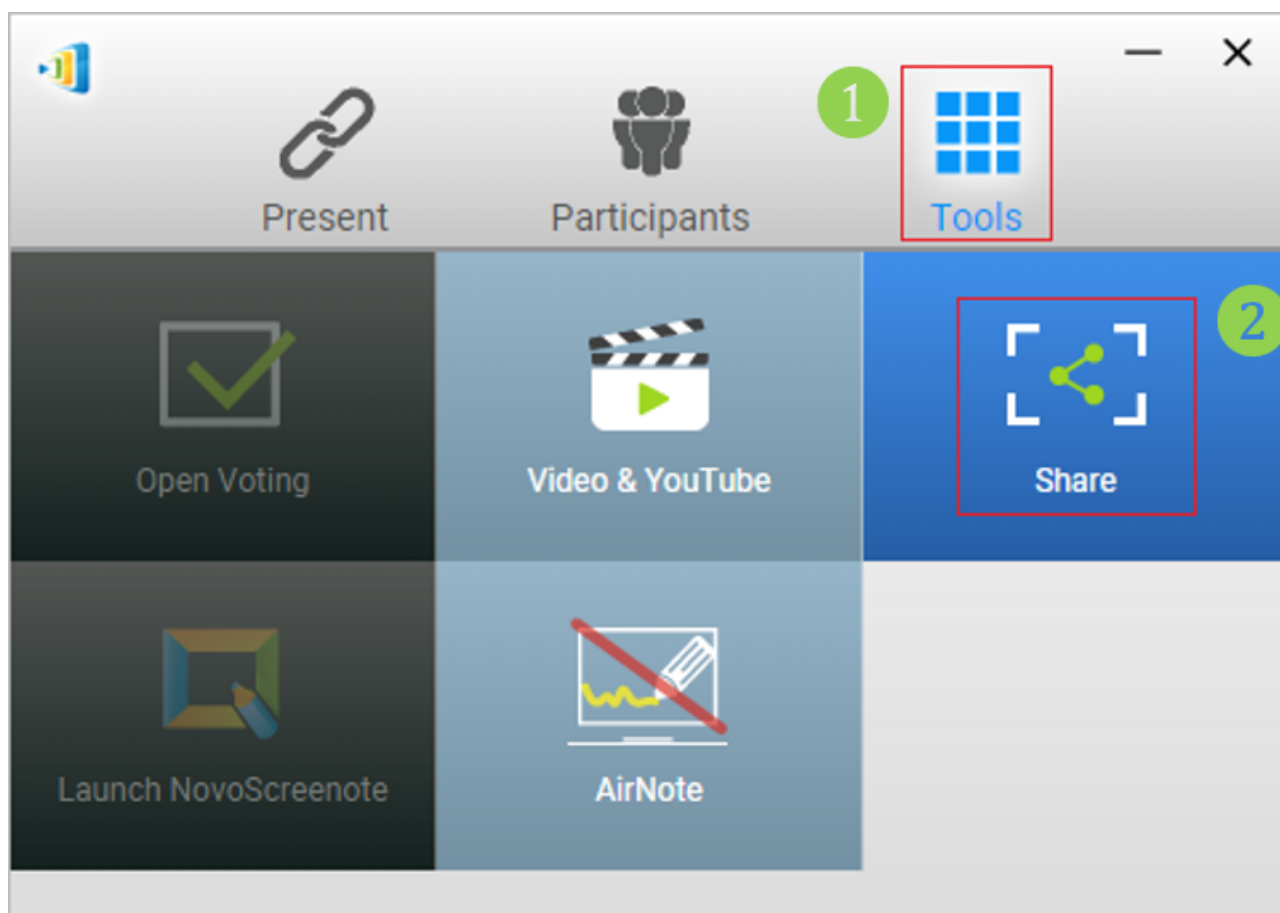

## 6.6 Sharing File and Webpage (URL)

User can share files\* and webpages\*\* (URL) between different platforms when they're connecting to NovoConnect. This article will instruct you how to share via NovoConnect solutions.

### Sharing

Click **Tools** on Top-right of the NovoConnect software interface, then click **Share**.

Then you can choose files, take a screenshot of current desktop or paste webpages to others who connected to the same NovoConnect device.