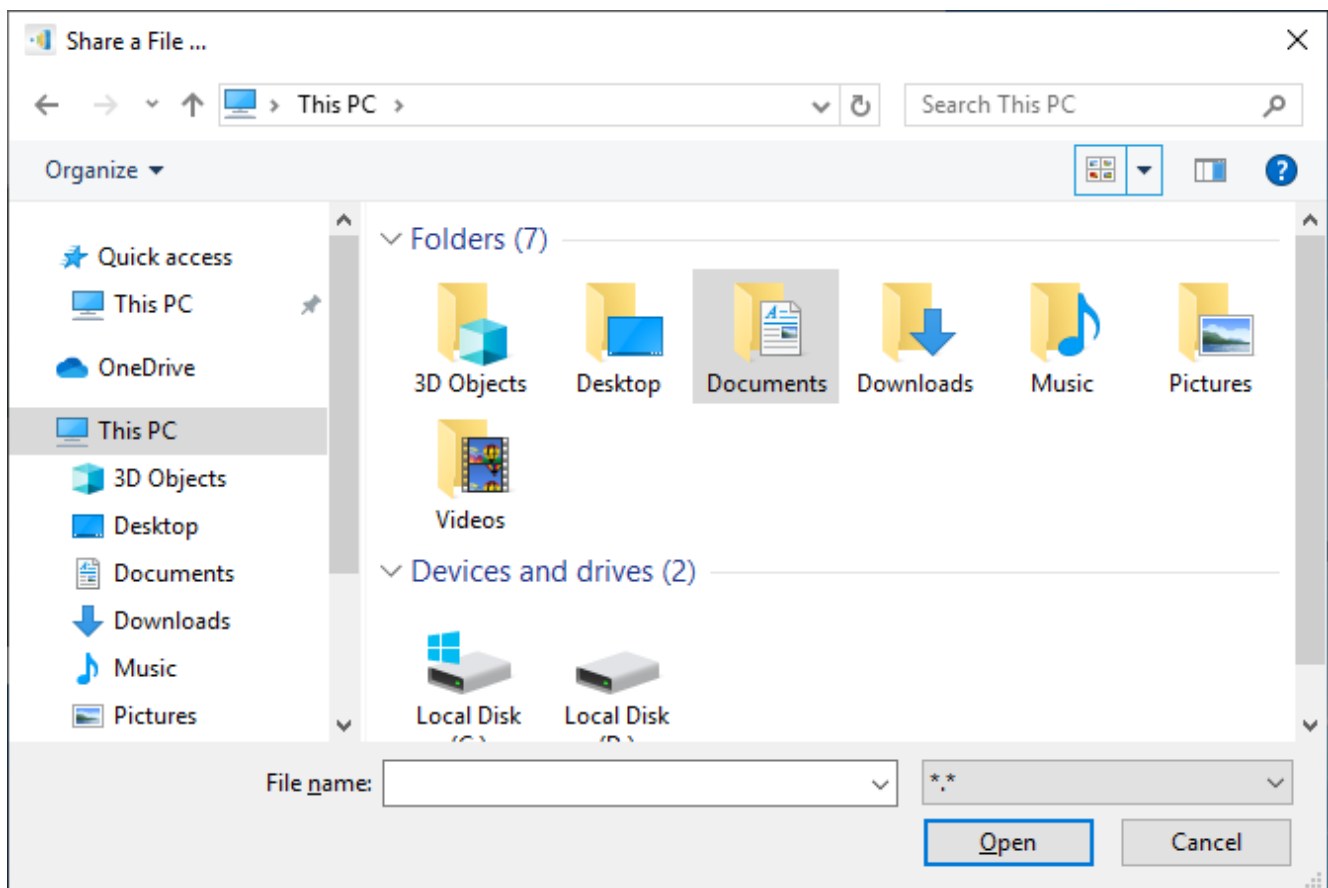

- Share a File ...
- Share Desktop Screenshot
- Share Webpage

- Browse "GroupShare" Folder
- Browse Webpages Received

- Share a File

- Share a Desktop Screenshot