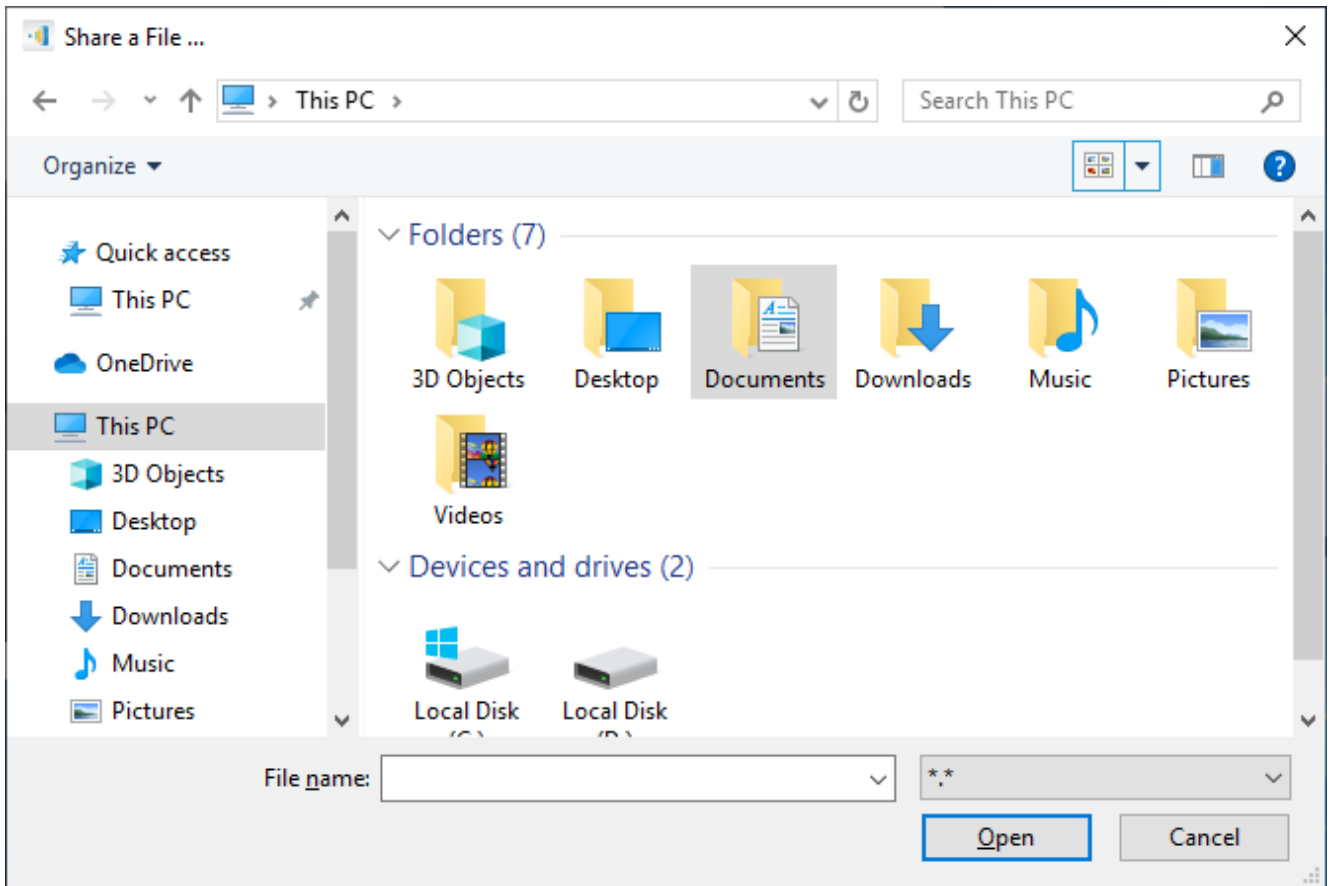

- Share a Desktop Screenshot

- Send a Webpage