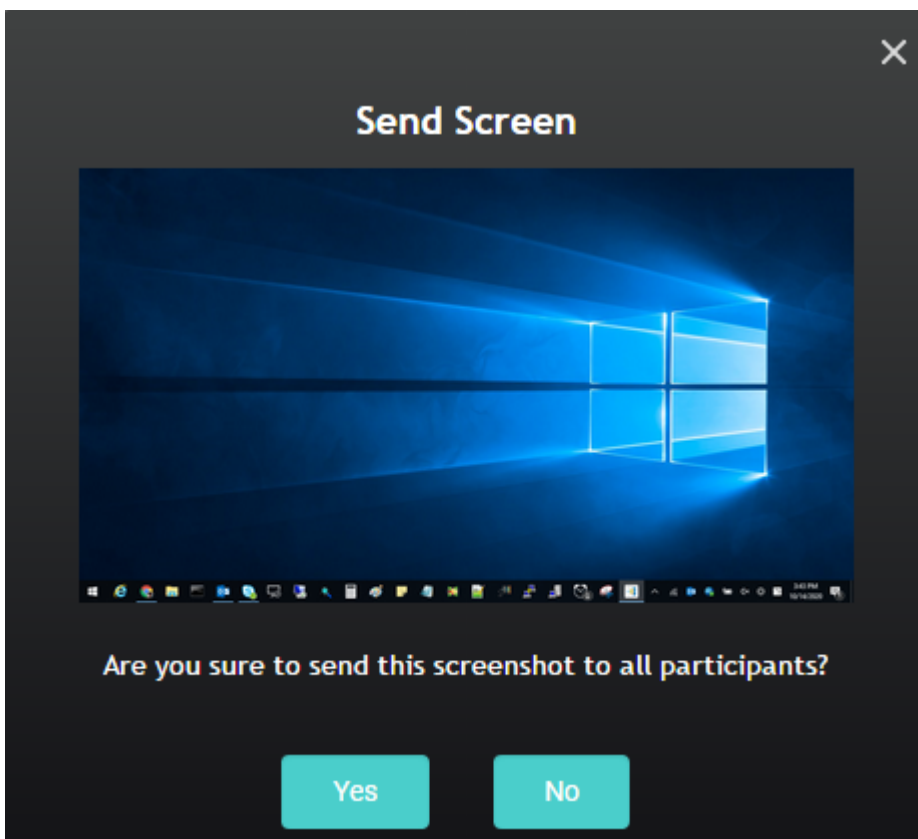

### Sharing

Click **Tools** on Top-right of the NovoConnect software interface, then click **Share**.

Then you can choose files, take a screenshot of current desktop or paste webpages to others who connected to the same NovoConnect device.

- Share a File

- Share a Desktop Screenshot

- Send a Webpage

When the file or webpage have been received, there will be a message shown on you desktop screen. User can also check the content by clicking **Open**, or dismiss the dialog by clicking **Close**.