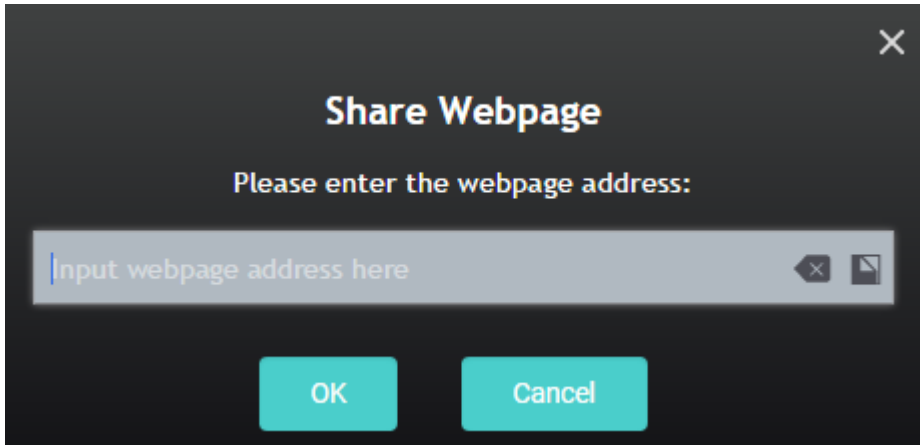

### Sharing

Click **Tools** on Top-right of the NovoConnect software interface, then click **Share**.

Then you can choose files, take a screenshot of current desktop or paste webpages to others who connected to the same NovoConnect device.

- Share a File ...
- Share Desktop Screenshot
- Share Webpage

---

- Browse "GroupShare" Folder
- Browse Webpages Received

▪ Share a File

▪ Share a Desktop Screenshot

- Send a Webpage

When the file or webpage have been received, there will be a message shown on you desktop screen. User can also check the content by clicking **Open**, or dismiss the dialog by clicking **Close**.