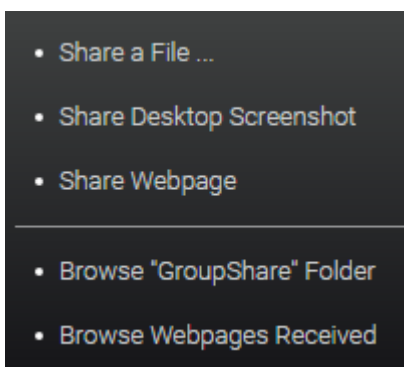

## 5.6 Sharing File and Webpage (URL)

User can share files\* and webpages\*\* (URL) between different platforms when they're connecting to NovoConnect. This article will instruct you how to share via NovoConnect solutions.

### Sharing

Click **Tools** on Top-right of the NovoConnect software interface, then click **Share**.

Then you can choose files, take a screenshot of current desktop or paste webpages to others who connected to the same NovoConnect device.

- Share a File

- Share a Desktop Screenshot

- Send a Webpage

When the file or webpage have been received, there will be a message shown on you desktop screen. User can also check the content by clicking **Open**, or dismiss the dialog by clicking **Close**.