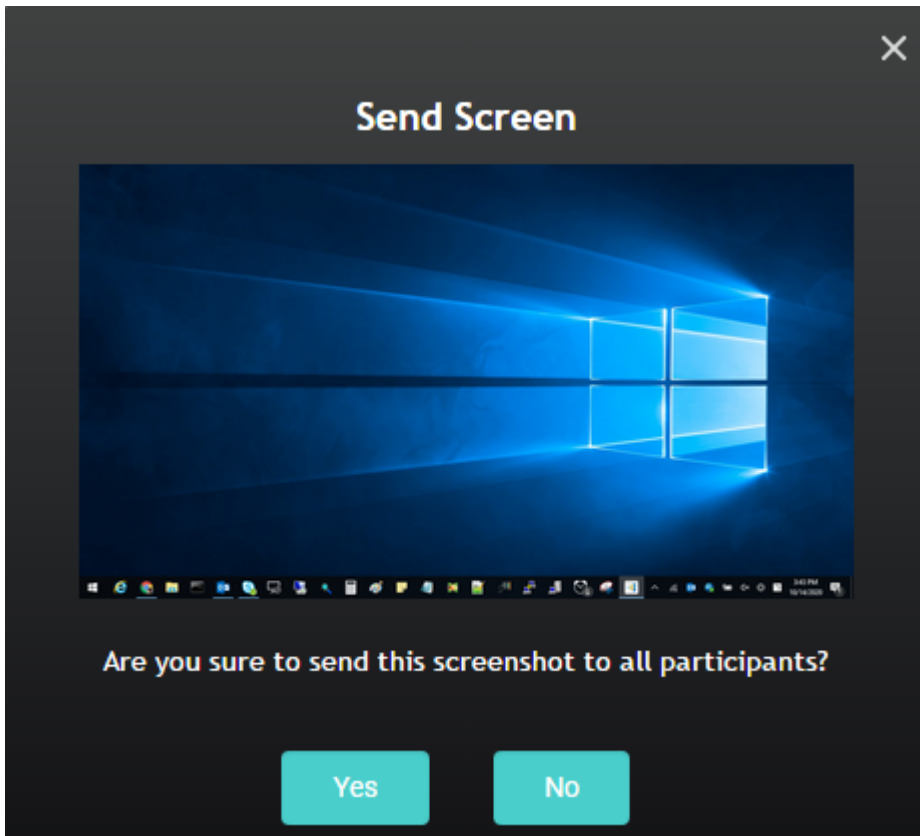

## Sharing

Click **Tools** on Top-right of the NovoConnect software interface, then click **Share**.

Then you can choose files, take a screenshot of current desktop or paste webpages to others who connected to the same NovoConnect device.

- Share a File ...
- Share Desktop Screenshot
- Share Webpage

---

- Browse "GroupShare" Folder
- Browse Webpages Received

- Share a File

- Share a Desktop Screenshot

- Send a Webpage

When the file or webpage have been received, there will be a message shown on you desktop screen. User can also check the content by clicking **Open**, or dismiss the dialog by clicking **Close**.Image