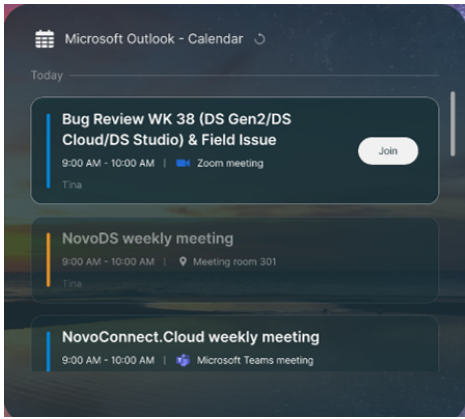

2.1 Calendar

NovoConnect Stage integrates Microsoft Outlook calendar. When you launch this software, you can see the calendar area in the home screen. Please click Microsoft Outlook icon to login account.

Microsoft Outlook calendar

After you login account, NovoConnect Software will synchronize the calendar automatically. Before the online meeting will be started 15 minutes, the "Join" button will display in the meeting session.

According to your conferencing software type, NovoConenct Software will launch conferencing software automatically, after you click the "Join" button.

NovoConnect Software uses blue and orange color bar in front of the meeting item. Blue represents online meeting, orange represents offline meeting.