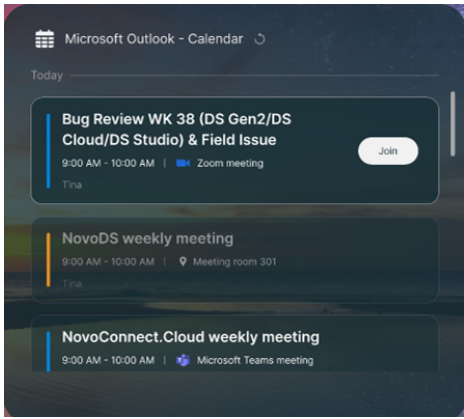

2.1 Calendar

NovoConnect Stage integrates Microsoft Outlook calendar. When you launch this software, you can see the calendar area in the home screen. Please click Microsoft Outlook icon to login account.

Microsoft Outlook calendar

After you login account, NovoConnect Software will synchronize the calendar automatically. Before the online meeting will be started 15 minutes, the "Join" button will display in the meeting session.

According to your conferencing software type, NovoConenct Software will launch conferencing software automatically, after you click the "Join" button.

NovoConnect Software uses blue and orange color bar in front of the meeting item. Blue represents online meeting, orange represents offline meeting.