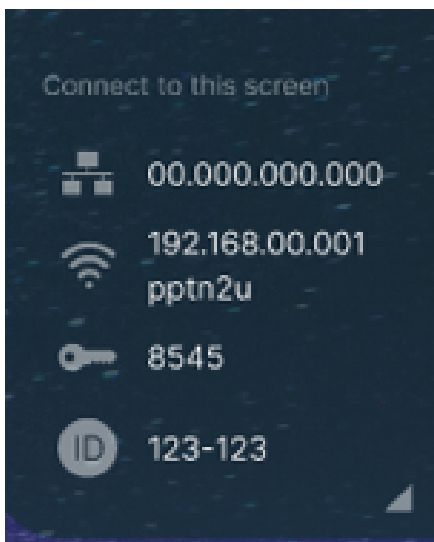

2.2 Connection information

NovoConnect Stage provides the screen mirroring via wireless. You can find the connection information on the right up side of home screen. The information includes IP address, pin code and meeting ID.

Connection information