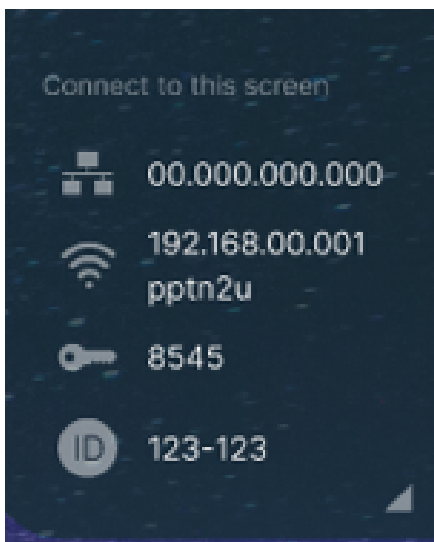

## 2.2 Connection information

NovoConnect Stage provides the screen mirroring via wireless. You can find the connection information on the right up side of home screen. The information includes IP address, pin code and meeting ID.

Connection information