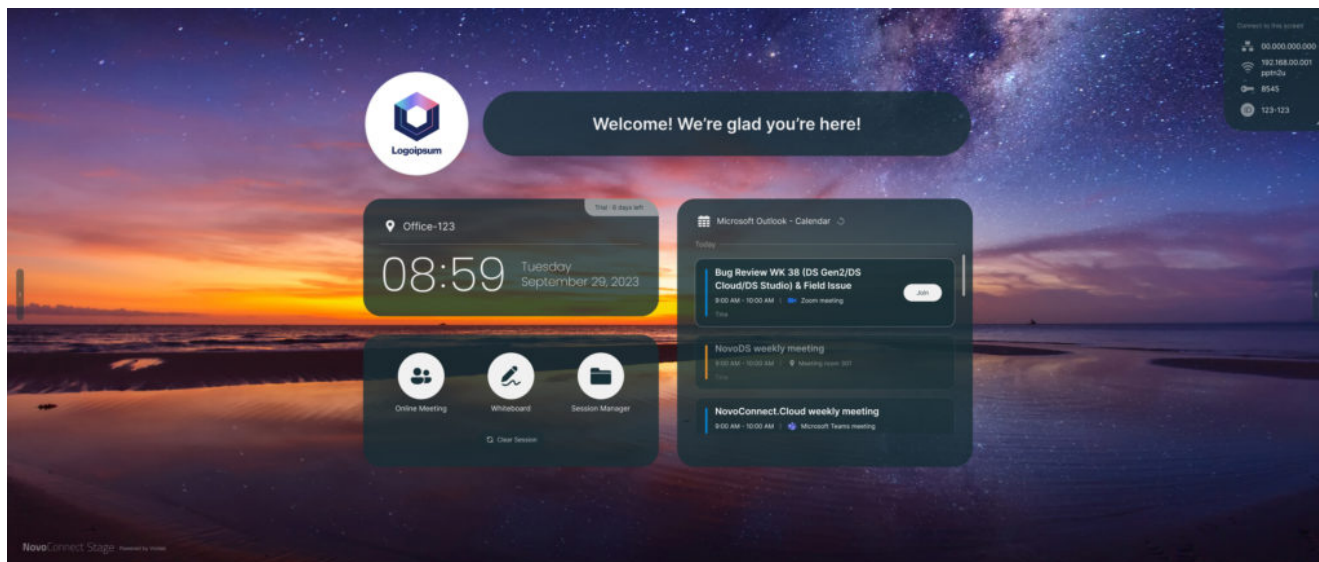

2.3 Logo & welcome message

NovoConnect Stage allows you to customize your company logo and welcome message, the display area as below image, please see the next chapter for settings.

Logo & welcome message