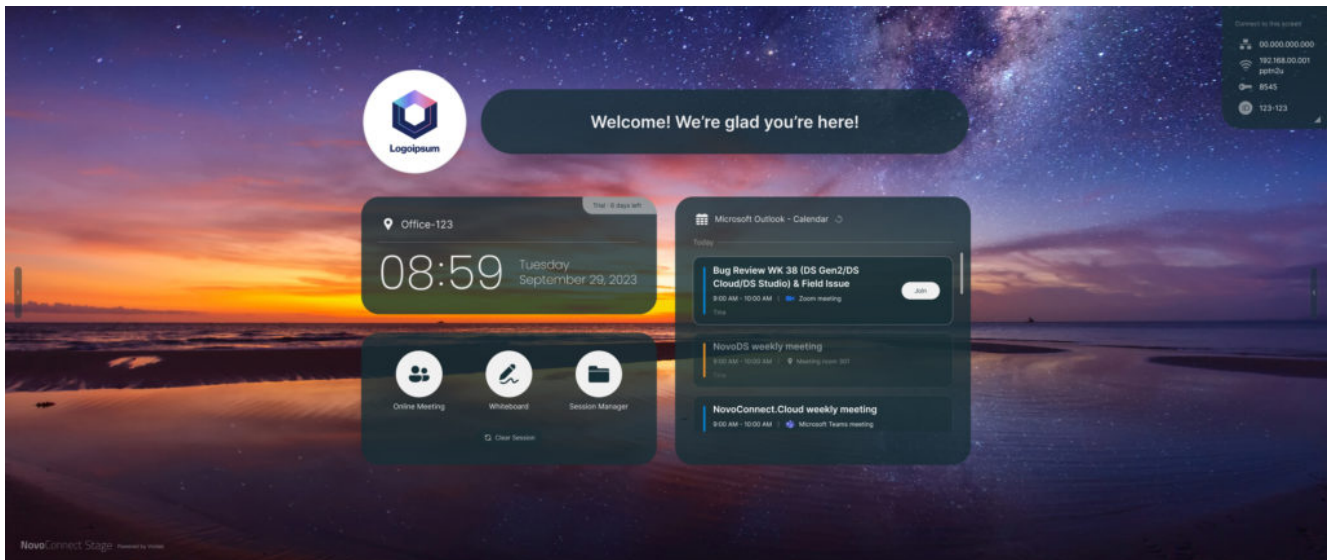

## 2.3 Logo & welcome message

NovoConnect Stage allows you to customize your company logo and welcome message, the display area as below image, please see the next chapter for settings.

Logo & welcome message