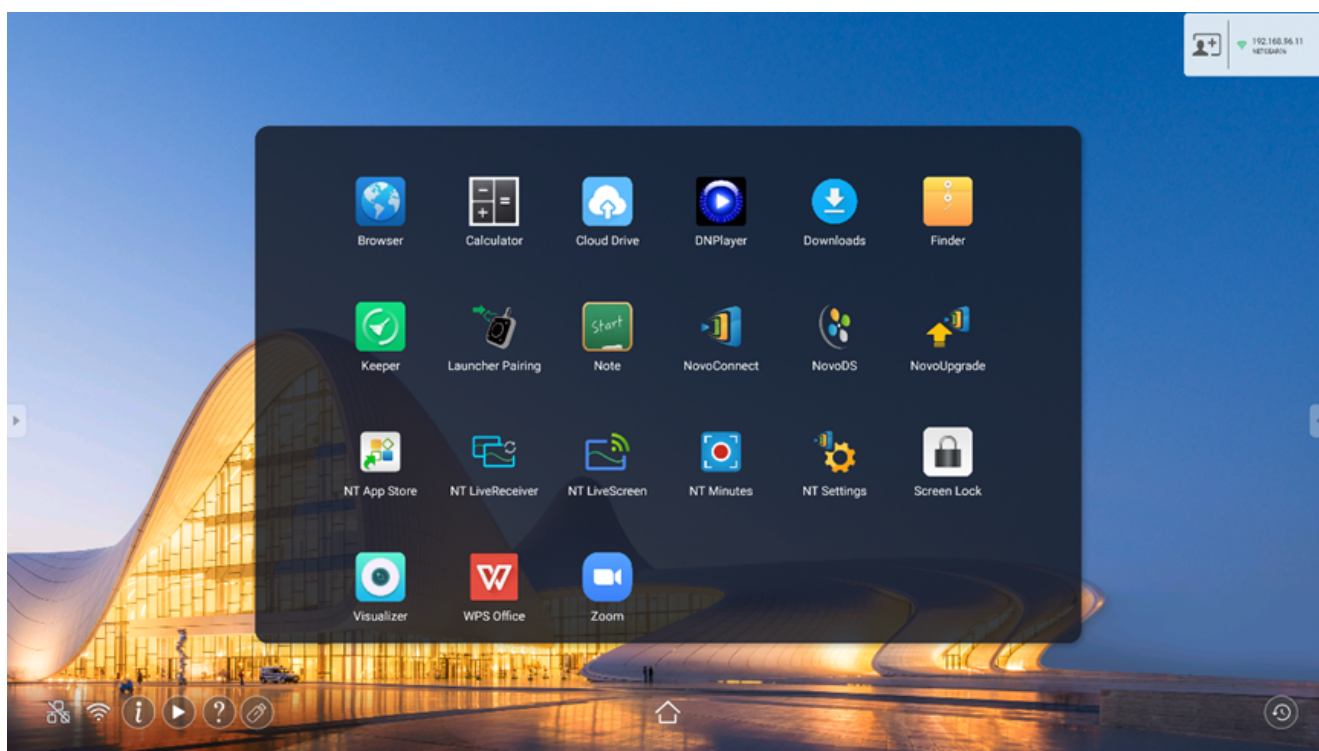

3.9 Hiding/Showing NT App Store and Google Play Store

1. After updating the display's operating system and powering on, by default **NT App Store** will be displayed and **Google Play Store** will be hidden in the display's All Apps menu.
2. First tap **NT App Store**.

3. Once **NT App Store** has been launched, return to the All Apps menu and **Google Play Store** will be displayed.