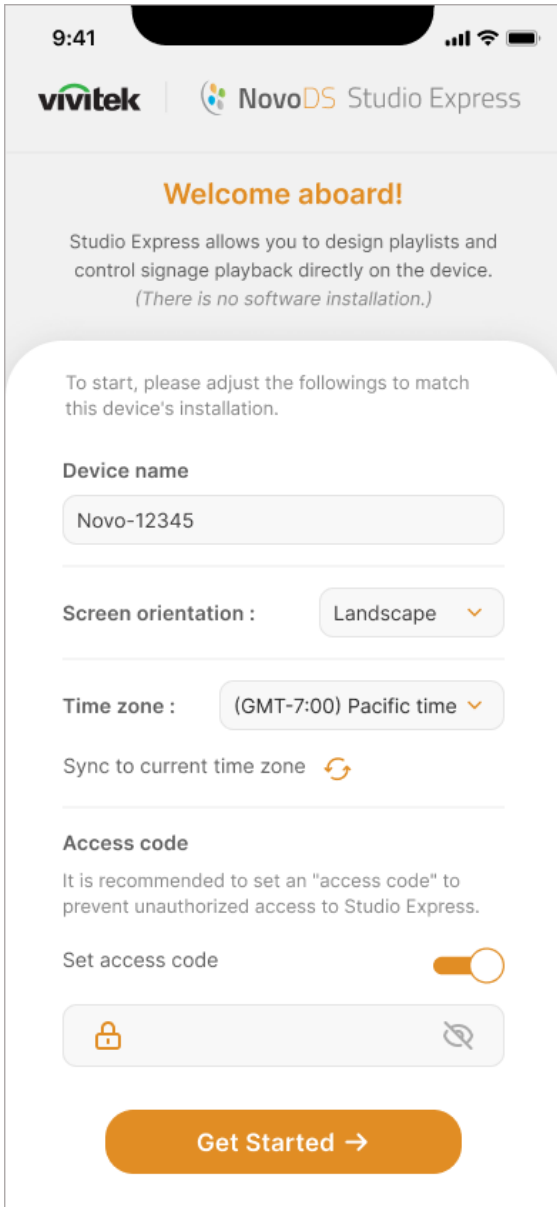

# 3. Software Features

Studio Express is designed to support various screen dimensions, such as mobile phones, tablets, and laptop computers. For example, the same “Welcome aboard” page can fit a mobile phone screen and a laptop computer screen properly. The following two pictures show how it looks on both screen sizes. This flexible design makes it extremely accessible to users.

The remaining sections of this chapter will describe the key features in details. To make it concise, we only use mobile-phone screenshots for illustration from here onwards.

“Welcome aboard” shown on a mobile phone screen

## Welcome aboard!

Studio Express allows you to design playlists and control signage playback directly on the device.

*(No software installation is required.)*

v0.1.4

To have the best user experience, please adjust the followings to match this device's installation.

### Device name

Novo-12345