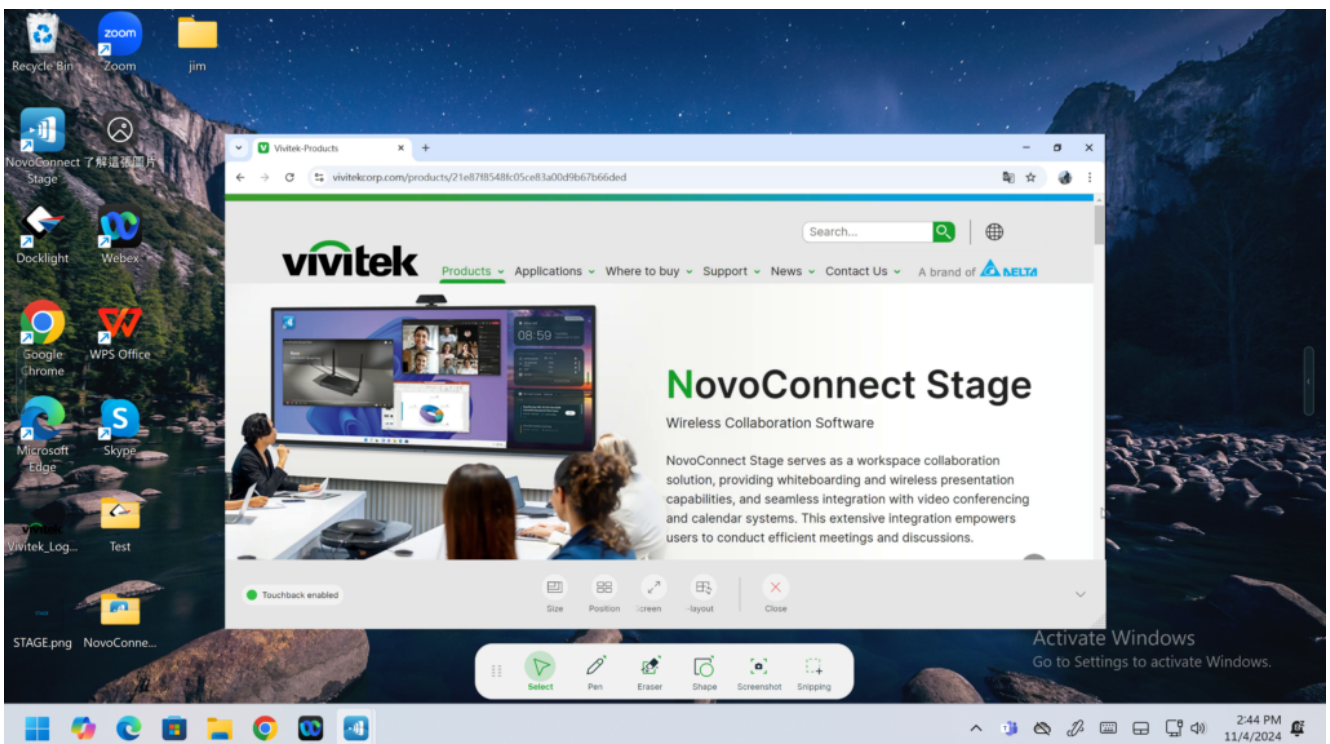

7.1 Connection & wireless presentation

This chapter is an introduction how to use wireless presentation in NovoConnect Stage. You can have a presentation by wireless under whiteboard and desk mode. NovoConnect Stage supports Airplay & NovoConnect Software to fulfill requirement when needs using presentation. Just find the connection information in home screen or side bar as below image.

Connect information

If you have presentation under whiteboard, the content of mirroring will on the corner of right down.

Screen mirroring with whiteboard mode

If you want to annotate on your mirroring content, you can switch to desktop mode.

Screen mirroring with desktop mode