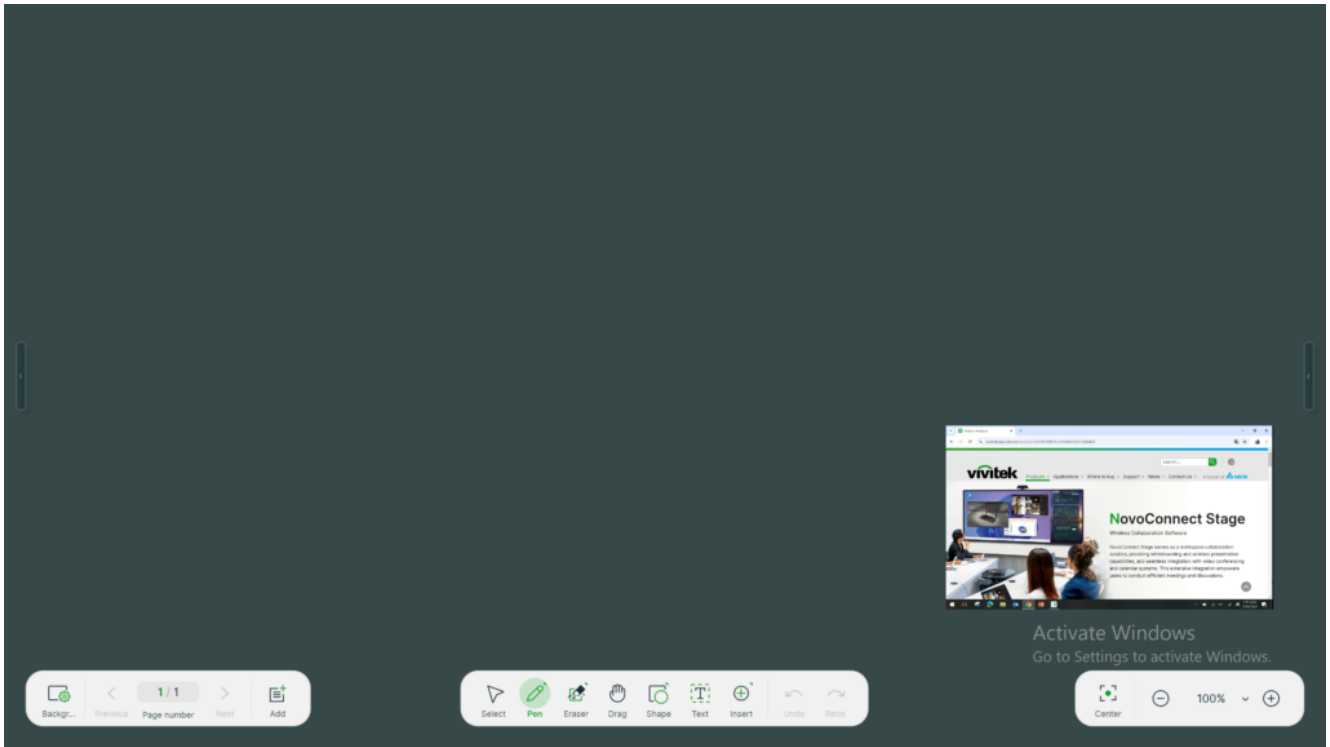

7.1 Connection & wireless presentation

This chapter is an introduction how to use wireless presentation in NovoConnect Stage. You can have a presentation by wireless under whiteboard and desk mode. NovoConnect Stage supports Airplay & NovoConnect Software to fulfill requirement when needs using presentation. Just find the connection information in home screen or side bar as below image.

Connect information

If you have presentation under whiteboard, the content of mirroring will on the corner of right down.

Screen mirroring with whiteboard mode

If you want to annotate on your mirroring content, you can switch to desktop mode.

Screen mirroring with desktop mode