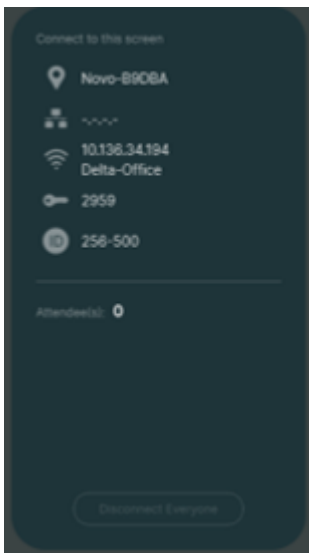

7.1 Connection & wireless presentation

This chapter is an introduction how to use wireless presentation in NovoConnect Stage. You can have a presentation by wireless under whiteboard and desk mode. NovoConnect Stage supports Airplay & NovoConnect Software to fulfill requirement when needs using presentation. Just find the connection information in home screen or side bar as below image.

Connect information

If you have presentation under whiteboard, the content of mirroring will on the corner of right down.

Screen mirroring with whiteboard mode

If you want to annotate on your mirroring content, you can switch to desktop mode.

Screen mirroring with desktop mode