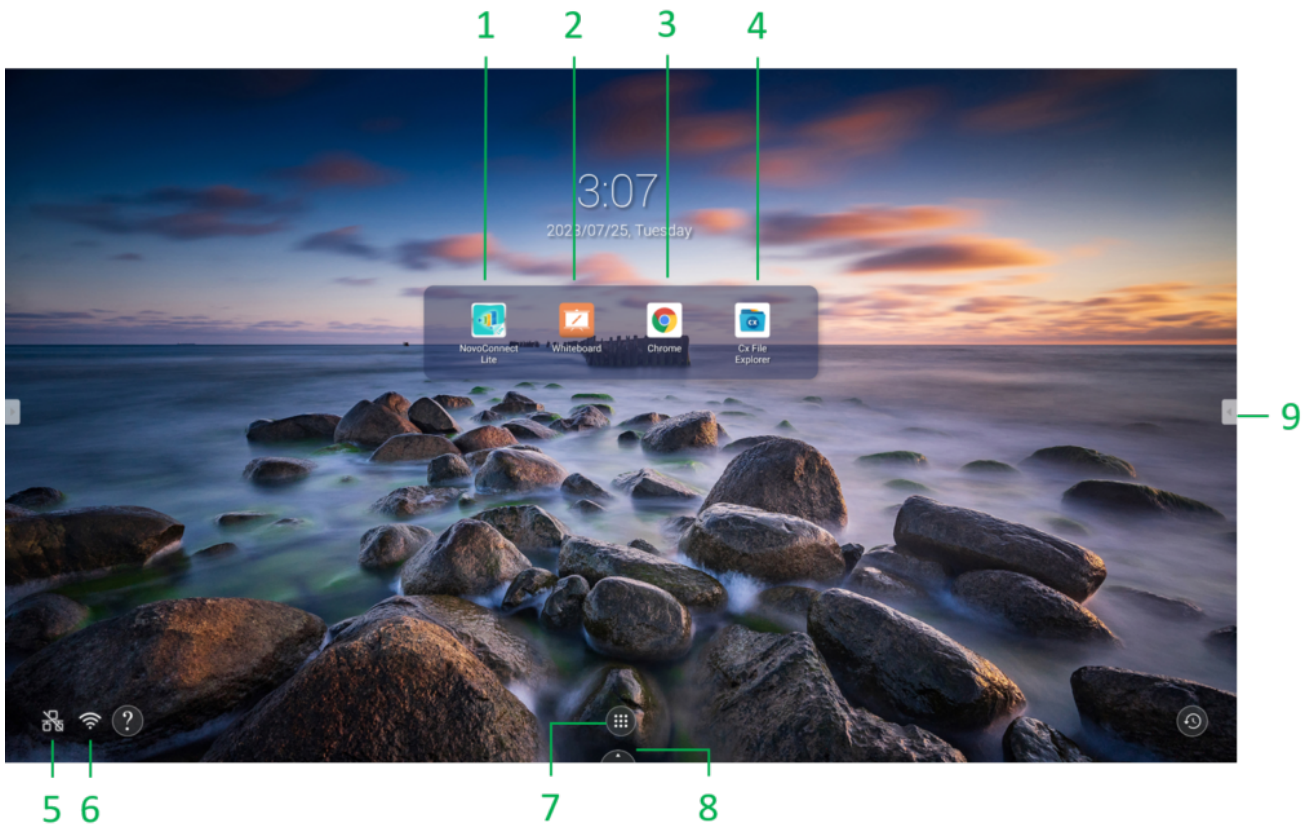

# 3.1 Home Screen

The following screen is the default home screen when NovoTouch is powered on, which is the main user interface from where you can launch various Apps installed on NovoTouch, as well as a set of touch-based tools.

No	Item	Description
1	NovoConnect App	Screen mirroring and collaboration App
2	Whiteboard App	Whiteboard App
3	Chrome App	Chrome browser App
4	Cx File Explorer	Cx File Explorer allows you to navigate the files and folders saved locally on NovoTouch.
5	Ethernet status	Status of the LAN connection
6	Wi-Fi status	Status of Wi-Fi connection
7	All apps	Browse all Apps installed on NovoTouch

8	Launch Pad	Quick access to your favorite Apps
9	Sidebar	Quick access to frequently-used action buttons and Apps

The home screen for NovoTouch is configurable. User can chose their favorite wallpaper by press-and-holding click the background picture.