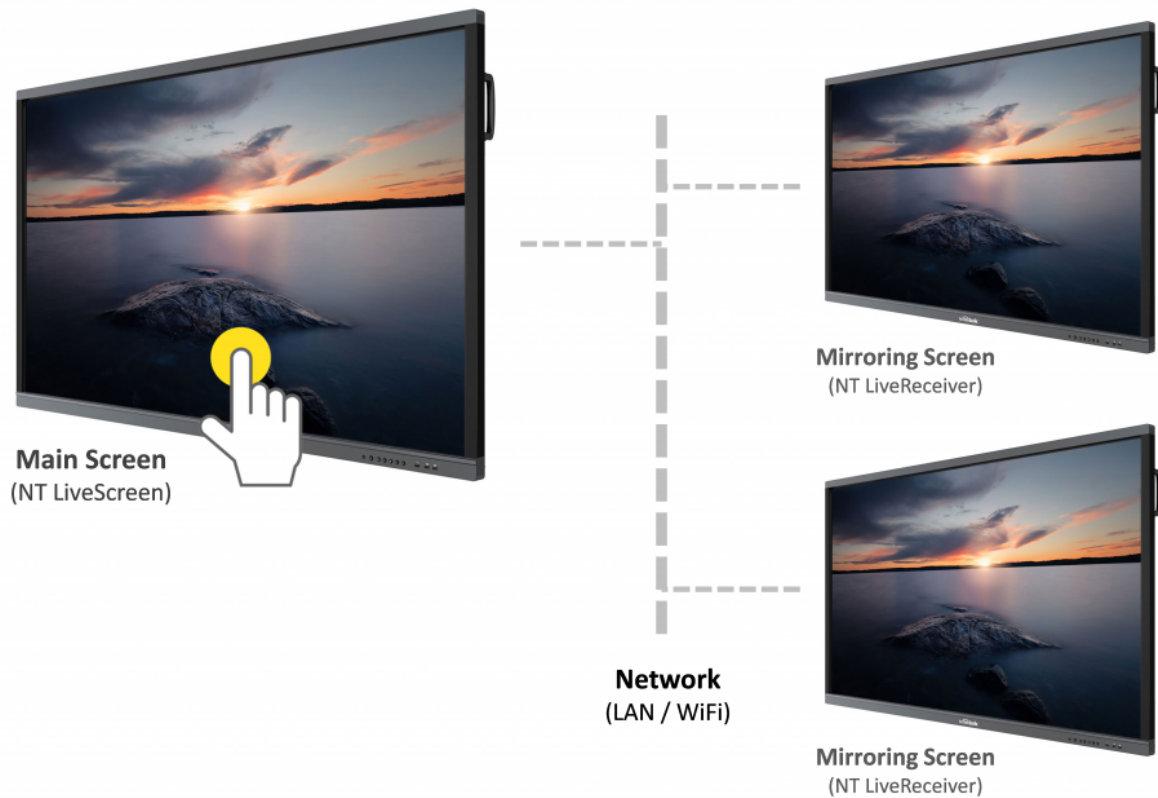

# 3.6 NT LiveReceiver

NT LiveScreen and NT LiveReceiver are two applications that will facilitate the collaborative environment in both educational and corporate settings. The user will be able to mirror the screen shown on one NovoTouch to other NovoTouches using these two applications, as illustrated in the following figure.

The following table summarizes the NT Live capabilities of Novo products. In particular, BK only supports NT LiveReceiver.

Model	NT LiveScreen	NT LiveReceiver
NovoConnect NC-X700	Yes	–
NovoConnect NC-X900	Yes	Yes
NovoTouch LK-1 series	Yes	Yes
NovoTouch EK-1/2/3 series	Yes	Yes
NovoTouch BK series	–	Yes