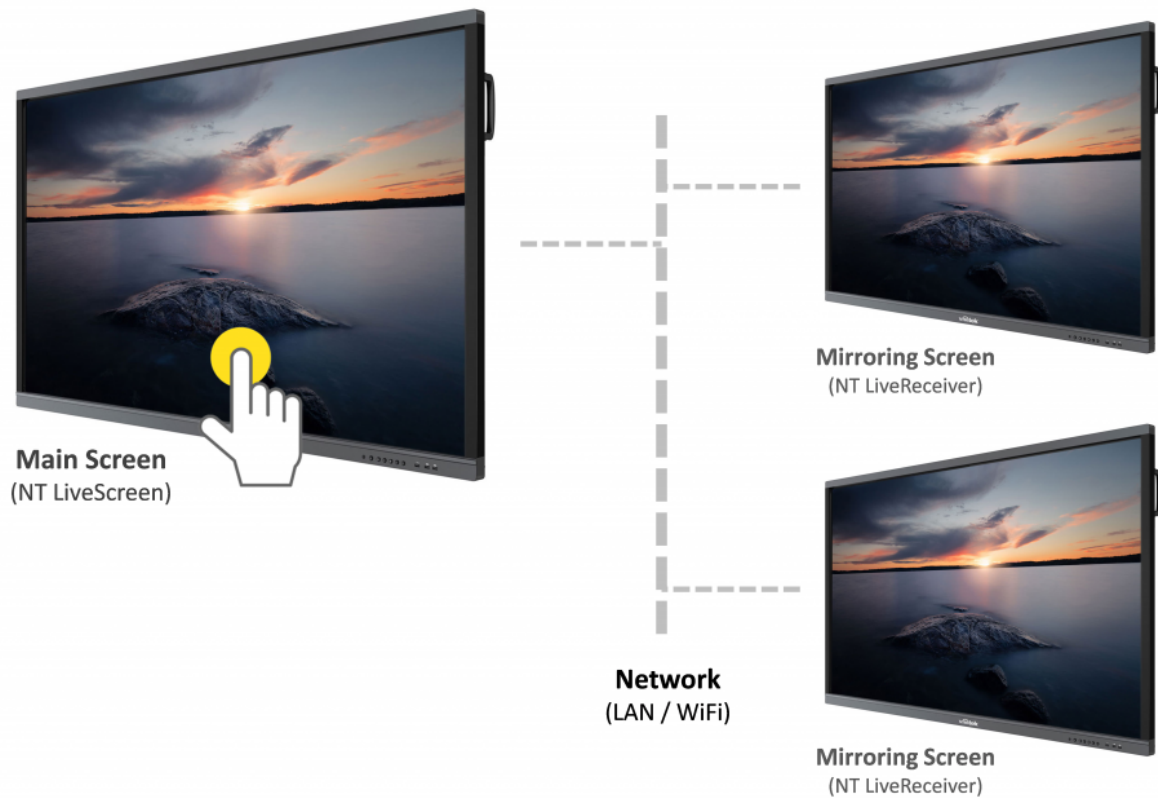

3.6 NT LiveReceiver

NT LiveScreen and NT LiveReceiver are two applications that will facilitate the collaborative environment in both educational and corporate settings. The user will be able to mirror the screen shown on one NovoTouch to other NovoTouches using these two applications, as illustrated in the following figure.

The following table summarizes the NT Live capabilities of Novo products. In particular, BK only supports NT LiveReceiver.

Model	NT LiveScreen	NT LiveReceiver
NovoConnect NC-X700	Yes	–
NovoConnect NC-X900	Yes	Yes
NovoTouch LK-1 series	Yes	Yes
NovoTouch EK-1/2/3 series	Yes	Yes
NovoTouch BK series	–	Yes