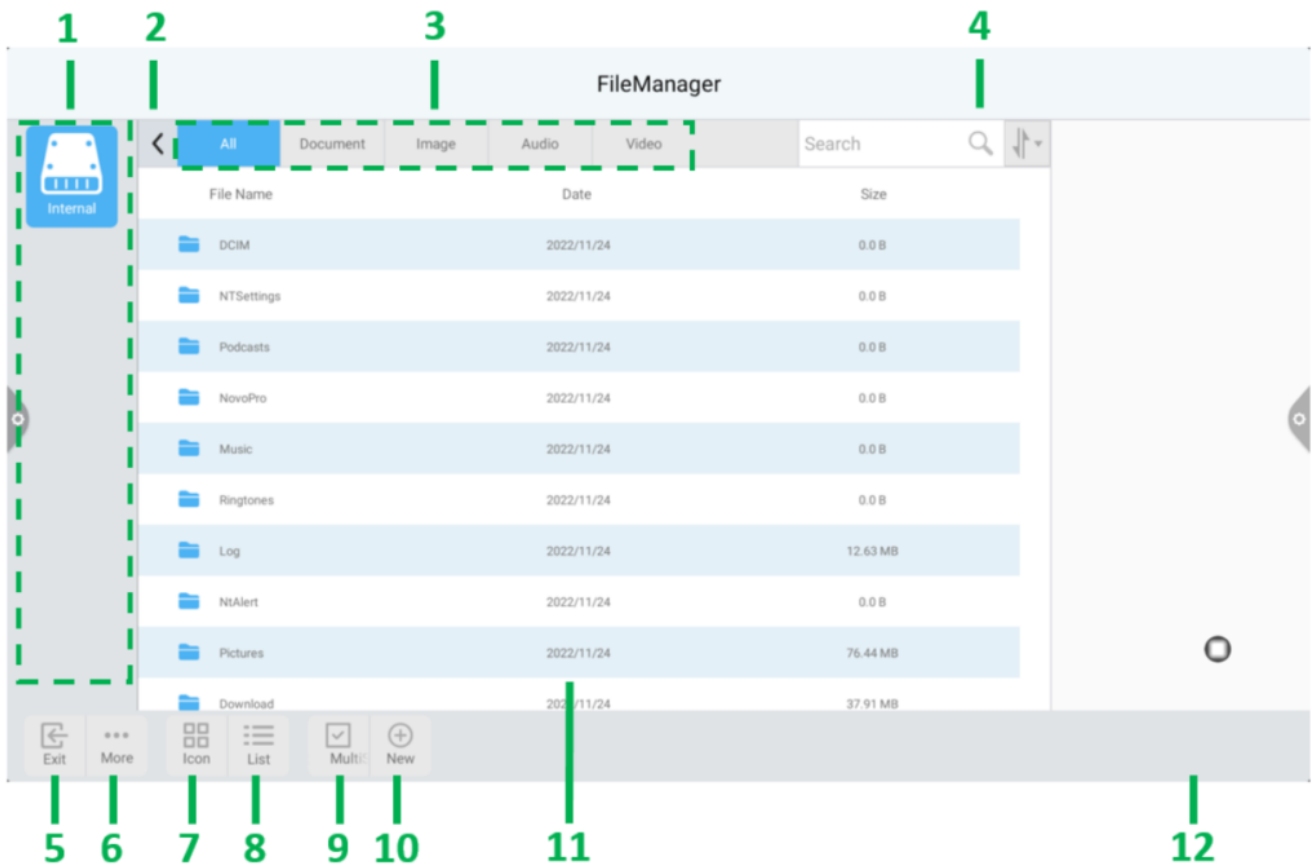

3.7 Finder

The Finder app allows you to navigate the files and folders saved locally on NovoTouch as well as any storage devices connected to ports. The Finder app also supports Google Drive and OneDrive as cloud alternative

No.	Item	Description
1	Storage Devices List	Displays the various storage devices available to navigate in the app, select a storage device to navigate.
2	Previous	Jumps to the previous folder opened in the navigation window.
3	File Type	Allows you to view files based on file type.
4	Search	Allows you to search for specific files.
5	Exit	Exits the Finder app.

6	Sort	Sorts the files either by name, type, size, or time.
7	Thumbnail	Changes the navigation window to thumbnail view.
8	List	Changes the navigation window to list view.
9	Select	Allows you to select multiple files in the navigation window. Once files are selected a file management menu will open allowing you to copy, paste, cut, delete, etc. the files selected.
10	Add New	Allow you to add new folders or files.
11	Navigation Window	Navigate through file folders in this window.
12	File Details	Displays details for the file selected in the navigation window.