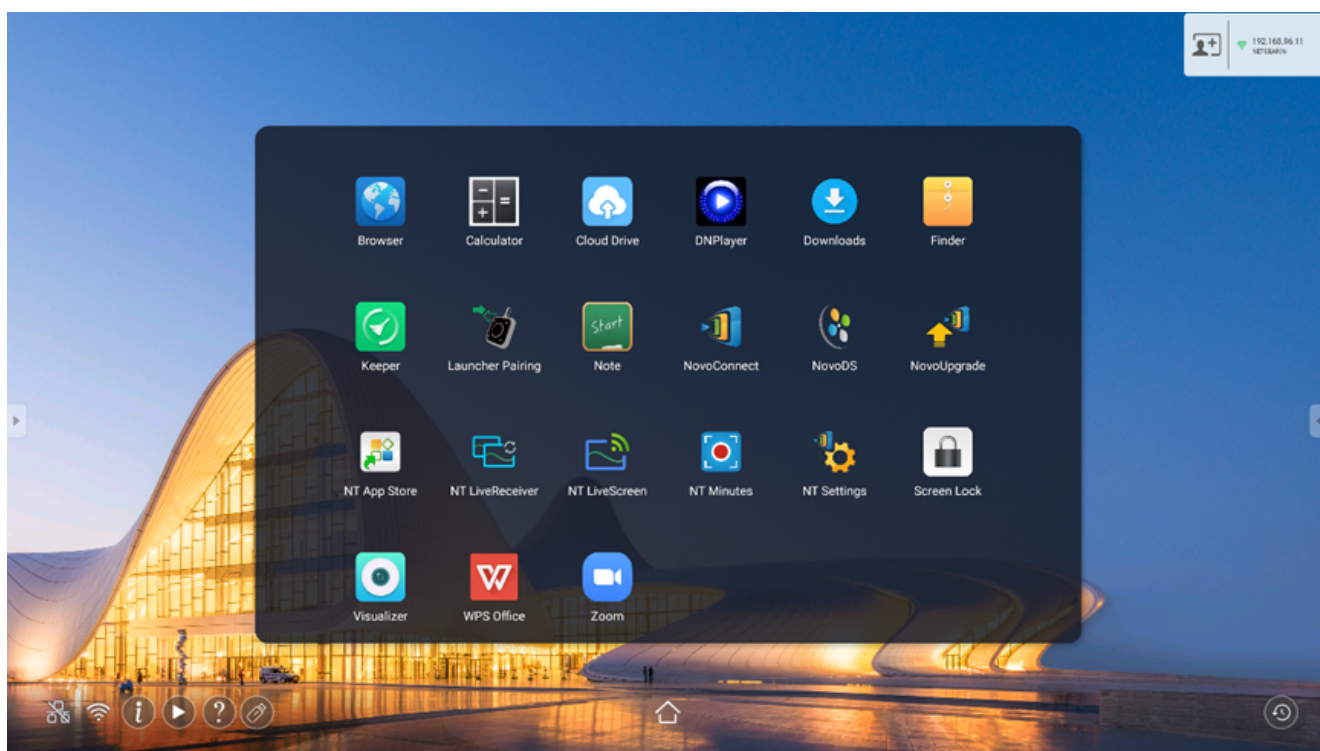

3.8 Hiding/Showing NT App Store and Google Play Store

1. After updating the display's operating system and powering on, by default **NT App Store** will be displayed and **Google Play Store** will be hidden in the display's All Apps menu.
2. First tap **NT App Store**.

3. Once **NT App Store** has been launched, return to the All Apps menu and **Google Play Store** will be displayed.