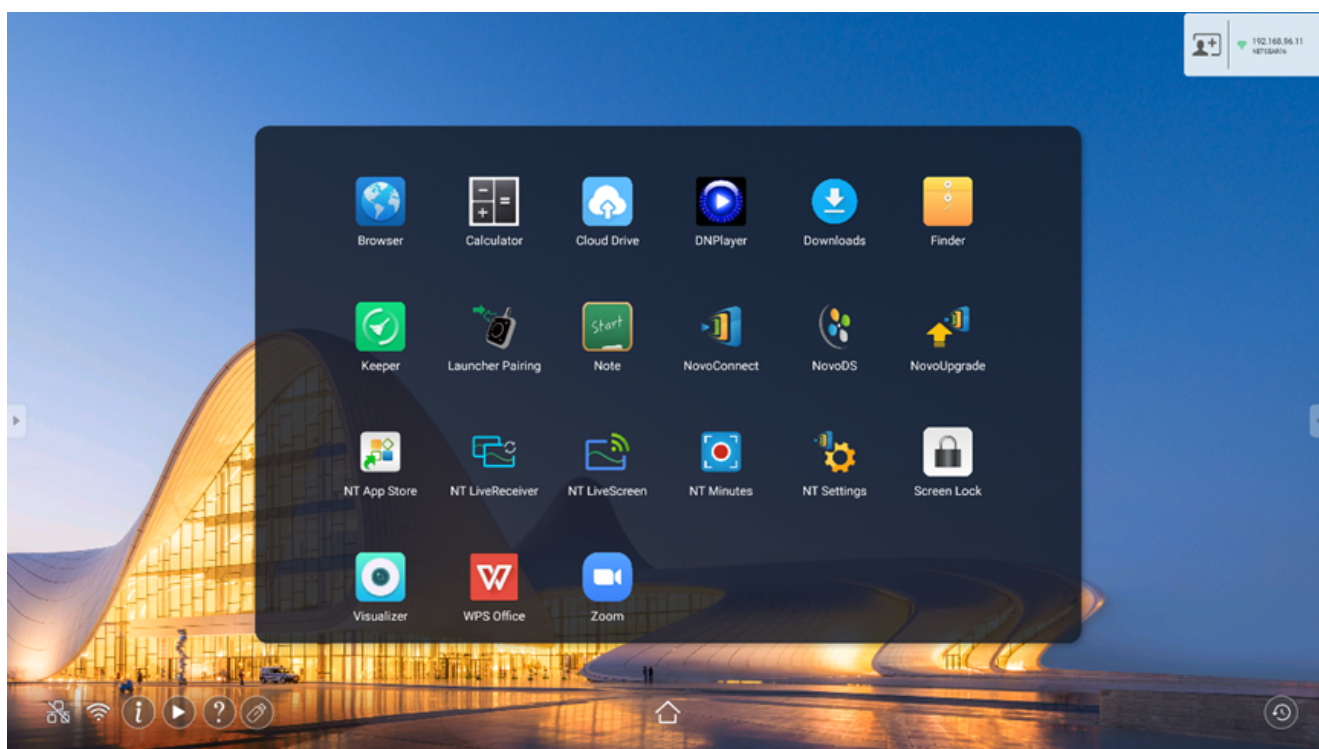

3.8 Hiding/Showing NT App Store and Google Play Store

1. After updating the display's operating system and powering on, by default **NT App Store** will be displayed and **Google Play Store** will be hidden in the display's All Apps menu.
2. First tap **NT App Store**.

3. Once **NT App Store** has been launched, return to the All Apps menu and **Google Play Store** will be displayed.