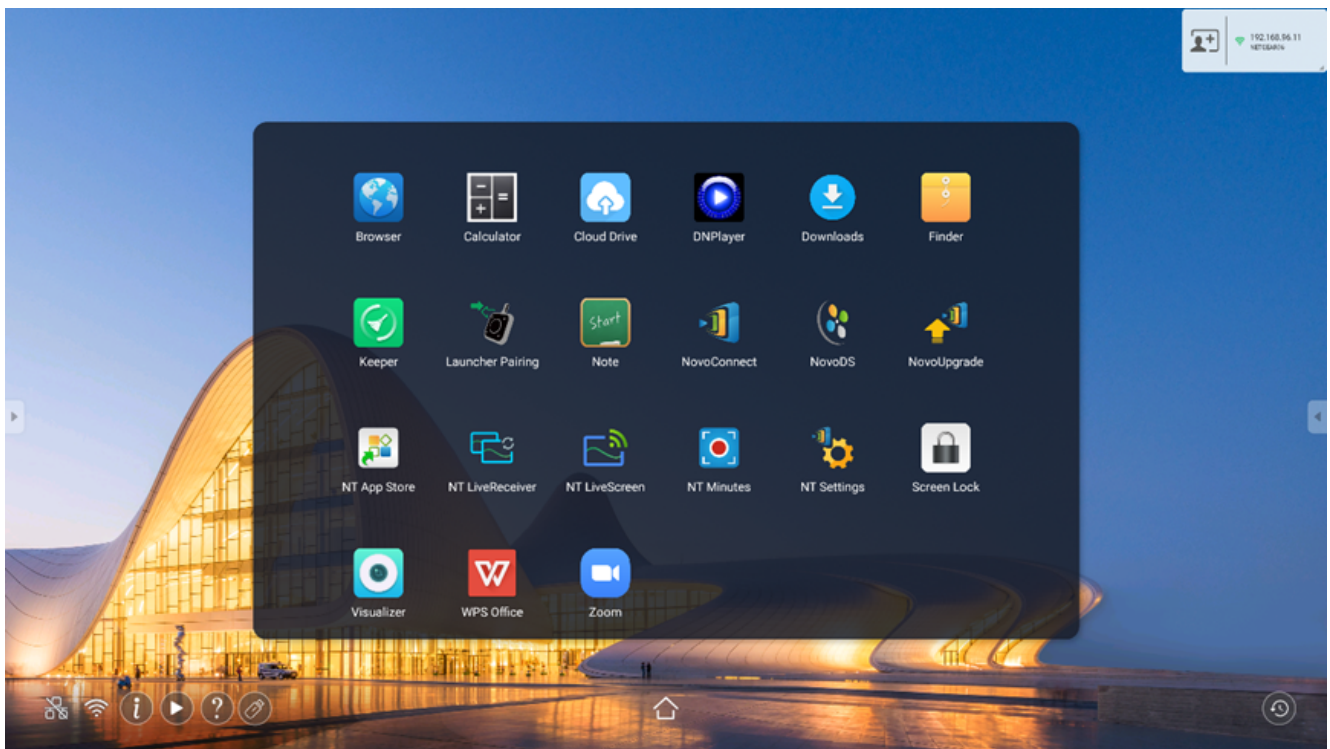

3.8 Hiding/Showing NT App Store and Google Play Store

1. After updating the display's operating system and powering on, by default **NT App Store** will be displayed and **Google Play Store** will be hidden in the display's All Apps menu.
2. First tap **NT App Store**.

3. Once **NT App Store** has been launched, return to the All Apps menu and **Google Play Store** will be displayed.