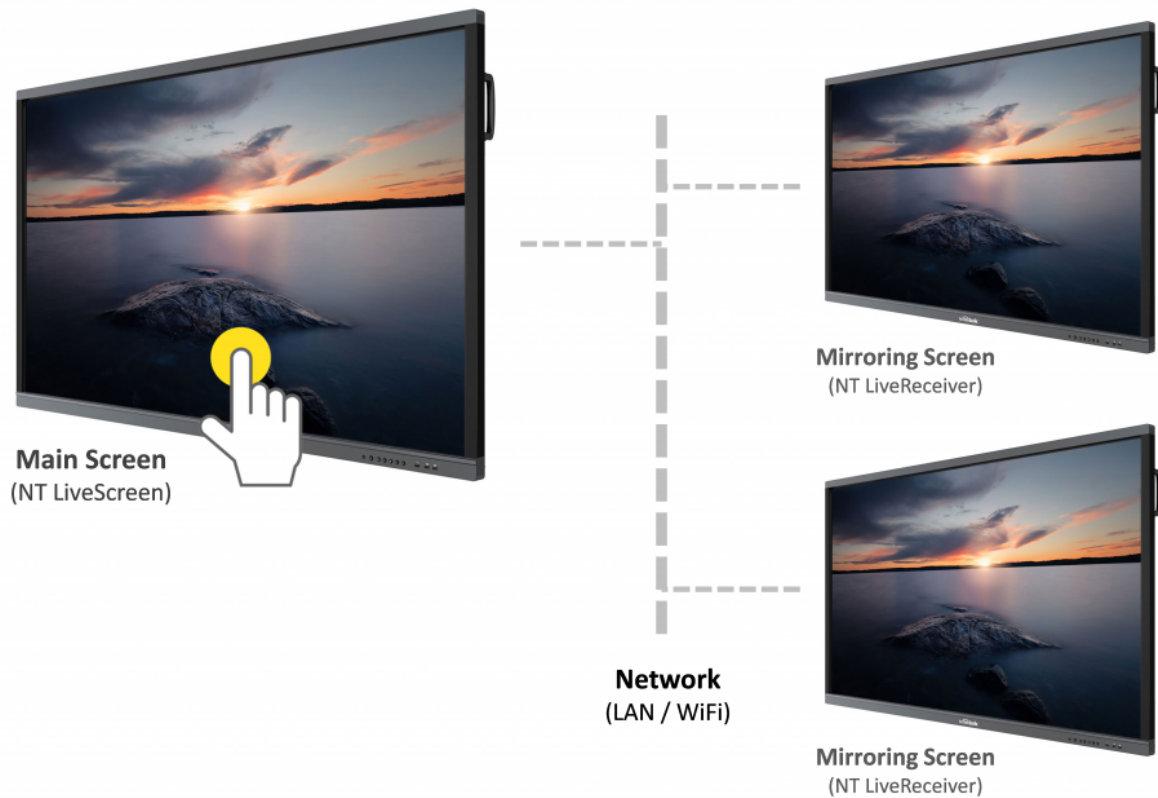

3.5 NT LiveReceiver

NT LiveScreen and NT LiveReceiver are two applications that will facilitate the collaborative environment in both educational and corporate settings. The user will be able to mirror the screen shown on one NovoTouch to other NovoTouches using these two applications, as illustrated in the following figure.

The following table summarizes the NT Live capabilities of Novo products. In particular, BK only supports NT LiveReceiver.

Model	NT LiveScreen	NT LiveReceiver
NovoConnect NC-X700	Yes	–
NovoConnect NC-X900	Yes	Yes
NovoTouch LK-1 series	Yes	Yes
NovoTouch EK-1/2/3 series	Yes	Yes
NovoTouch BK series	–	Yes