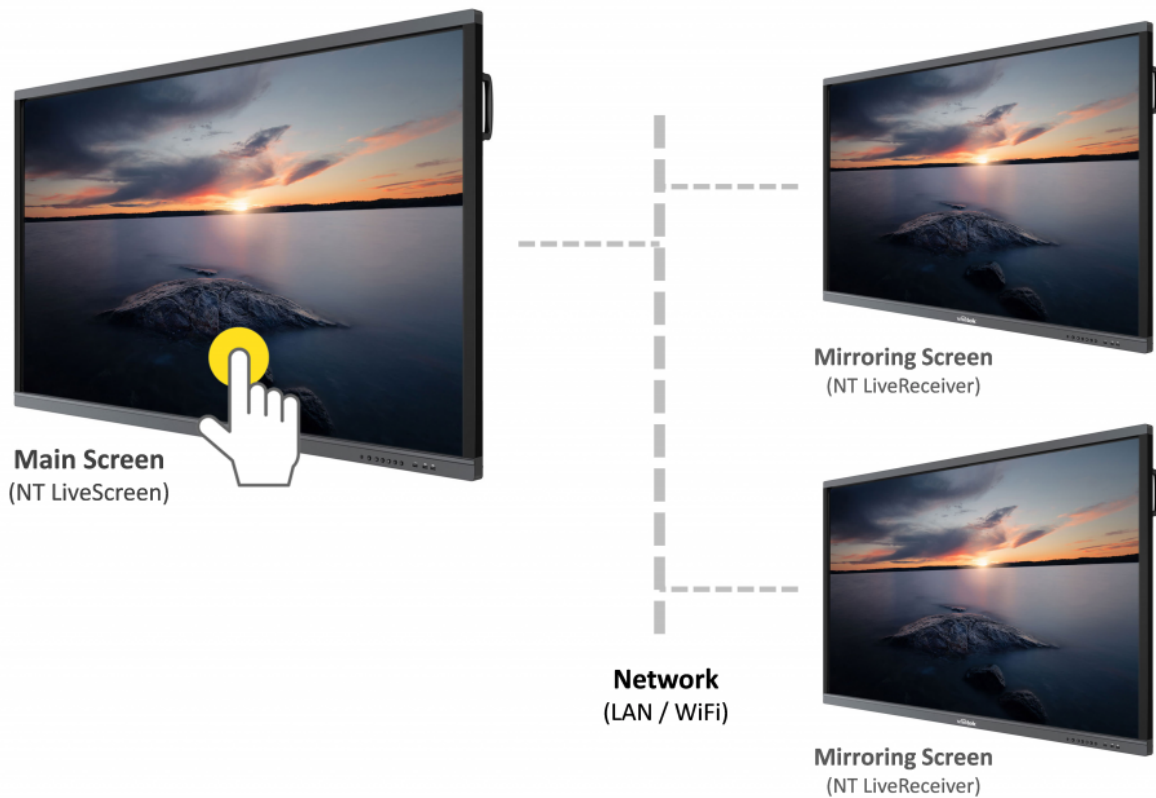

3.5 NT LiveReceiver

NT LiveScreen and NT LiveReceiver are two applications that will facilitate the collaborative environment in both educational and corporate settings. The user will be able to mirror the screen shown on one NovoTouch to other NovoTouches using these two applications, as illustrated in the following figure.

The following table summarizes the NT Live capabilities of Novo products. In particular, BK only supports NT LiveReceiver.

Model	NT LiveScreen	NT LiveReceiver
NovoConnect NC-X700	Yes	–
NovoConnect NC-X900	Yes	Yes
NovoTouch LK-1 series	Yes	Yes
NovoTouch EK-1/2/3 series	Yes	Yes
NovoTouch BK series	–	Yes