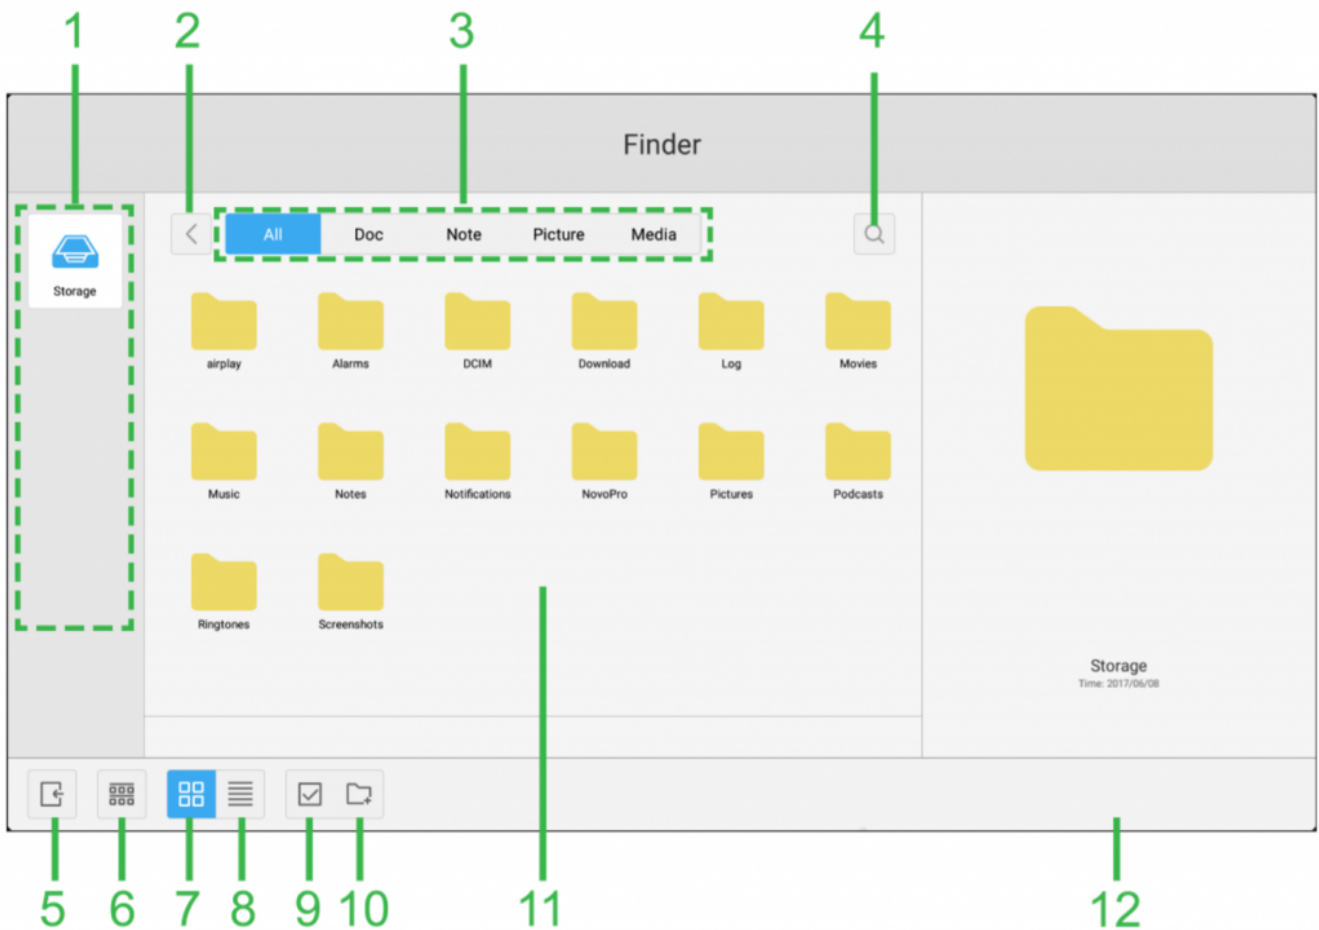

3.8 Finder

The Finder app allows you to navigate the files and folders saved locally on NovoTouch as well as any storage devices connected to ports. The Finder app also supports Google Drive and OneDrive as cloud alternative

No.	Item	Description
1	Storage Devices List	Displays the various storage devices available to navigate in the app, select a storage device to navigate.
2	Previous	Jumps to the previous folder opened in the navigation window.
3	File Type	Allows you to view files based on file type.
4	Search	Allows you to search for specific files.

5	Exit	Exits the Finder app.
6	Sort	Sorts the files either by name, type, size, or time.
7	Thumbnail	Changes the navigation window to thumbnail view.
8	List	Changes the navigation window to list view.
9	Select	Allows you to select multiple files in the navigation window. Once files are selected a file management menu will open allowing you to copy, paste, cut, delete, etc. the files selected.
10	Select All	Selects all files in the navigation window. Once files are selected a file management menu will open allowing you to copy, paste, cut, delete, etc. the files selected.
11	Navigation Window	Navigate through file folders in this window.
12	File Details	Displays details for the file selected in the navigation window.