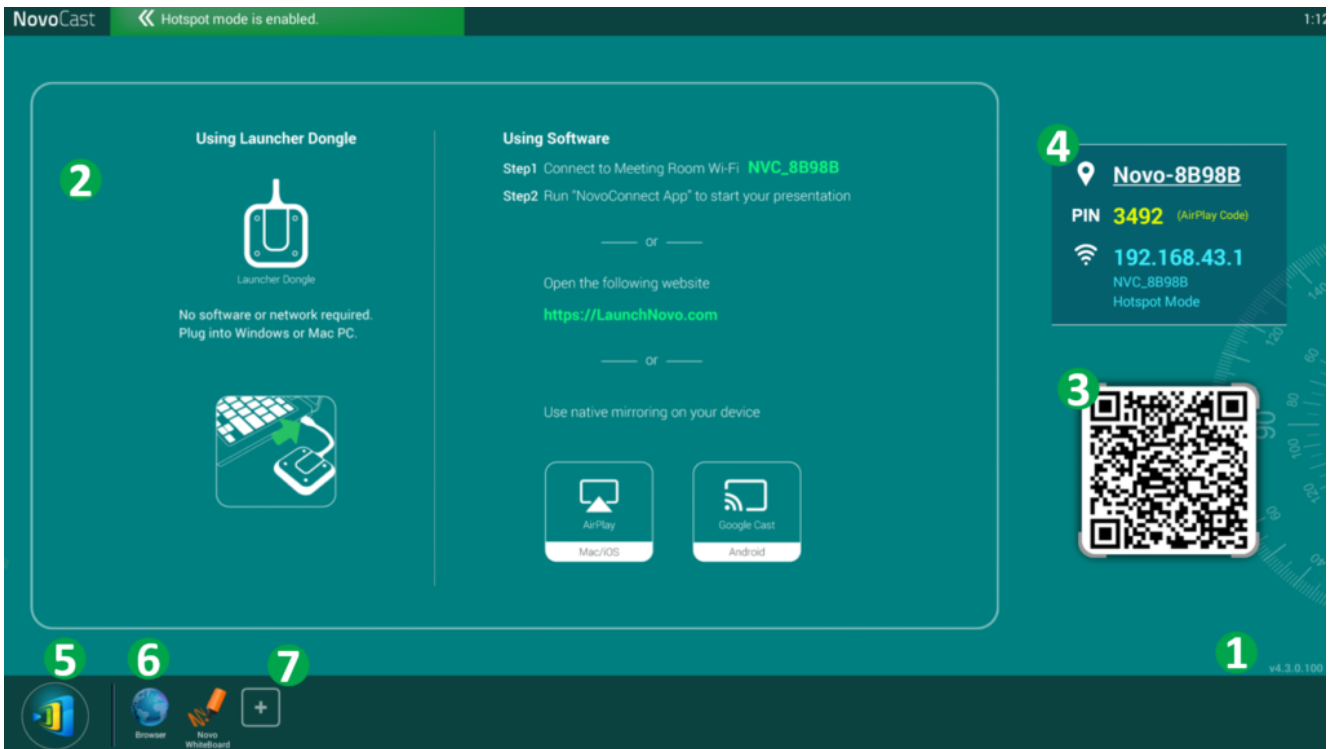

# Home Screen

When first time NovoCast power on, you will see the home screen as below.

No.	Item	Description
1	Version	Show firmware version.
2	Home screen	Show quick start instruction by default. User can customize home screen picture by using Remote Manager to upload. Recommend resolution is 1080P for NovoCast.
3	Session Information	Show QR code and IP address
4	Hotspot SSID and WiFi IP address	User can connect this hotspot SSID to share their screen via AirPlay, Google Cast and NovoConnect APP.

5	Settings	Open Settings which allows you to enable/disable wireless presentation feature, customize home screen, change screen-casting settings, show paired LauncherPlus, modify device Edition and device settings.
6	Browser	Open browser to search information over Internet.
7	Add more application on shortcut	User can add media player or calculator to customize your shortcut.