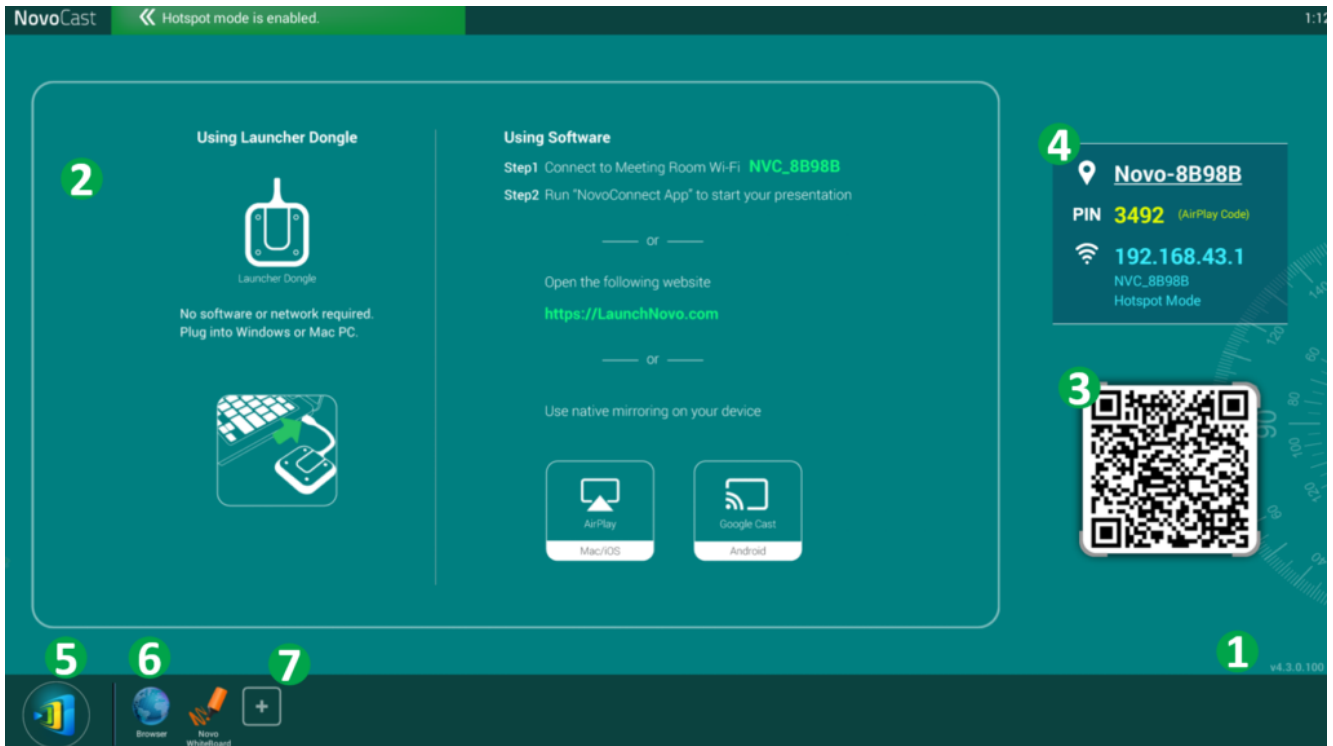

# Home Screen

When first time NovoCast power on, you will see the home screen as below.

No.	Item	Description
1	Version	Show firmware version.
2	Home screen	Show quick start instruction by default. User can customize home screen picture by using Remote Manager to upload. Recommend resolution is 1080P for NovoCast.
3	Session Information	Show QR code and IP address
4	Hotspot SSID and WiFi IP address	User can connect this hotspot SSID to share their screen via AirPlay, Google Cast and NovoConnect APP.

5	Settings	Open Settings which allows you to enable/disable wireless presentation feature, customize home screen, change screen-casting settings, show paired LauncherPlus, modify device Edition and device settings.
6	Browser	Open browser to search information over Internet.
7	Add more application on shortcut	User can add media player or calculator to customize your shortcut.