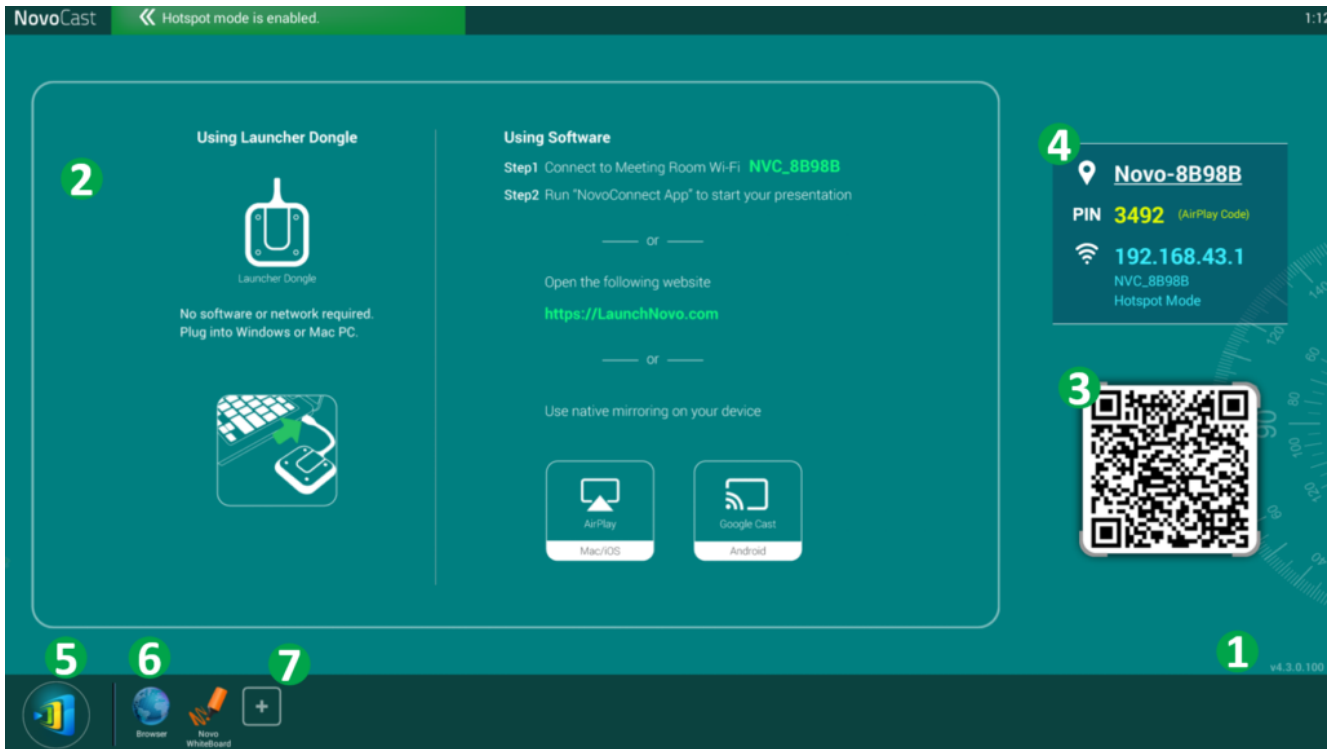

Home Screen

When first time NovoCast power on, you will see the home screen as below.

| No. | Item | Description |
|-----|----------------------------------|--|
| 1 | Version | Show firmware version. |
| 2 | Home screen | Show quick start instruction by default. User can customize home screen picture by using Remote Manager to upload. Recommend resolution is 1080P for NovoCast. |
| 3 | Session Information | Show QR code and IP address |
| 4 | Hotspot SSID and WiFi IP address | User can connect this hotspot SSID to share their screen via AirPlay, Google Cast and NovoConnect APP. |

| | | |
|---|----------------------------------|---|
| 5 | Settings | Open Settings which allows you to enable/disable wireless presentation feature, customize home screen, change screen-casting settings, show paired LauncherPlus, modify device Edition and device settings. |
| 6 | Browser | Open browser to search information over Internet. |
| 7 | Add more application on shortcut | User can add media player or calculator to customize your shortcut. |